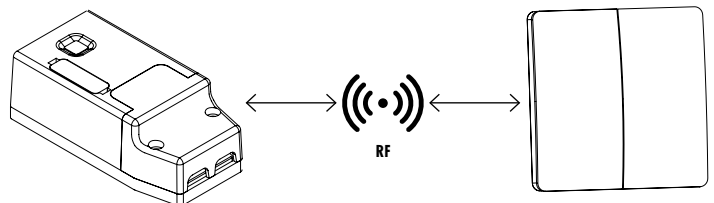

ONLY WORKS IN
CONJUNCTION WITH
JUPITER SMART WIFI/RF
DIMMER MODULE

- Push button style
- Switch + dimming
- No wiring required
- No battery required
- Control distance: up to 20m indoor
- Multiple way control
- RF 433MHz.
- **ONLY WORKS** with Brilliant Smart Jupiter WiFi Dimmer Connector 20693/05

MODEL NO.	DESCRIPTION	COLOUR
20758/05	1 GANG	WHITE
20759/05	2 GANG	WHITE
20760/05	3 GANG	WHITE