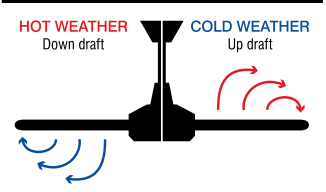

MAXI

66" DC CEILING FAN

INCLUDES REMOTE

240V	50W	18W 1000lm	4000°K COOL WHITE		ABS BLADES		
	MOTOR	OPTIONAL LED LIGHT					

SUMMER/WINTER SETTINGS

- Size: 66" (1670mm)
- Motor: 50W DC Motor
- Construction: Steel Body and Canopy
- Blades: 3 x Moulded Durable ABS
- Blade Pitch: 20 degree
- Ceiling Rake: 14 degree max
- Light (optional): 18W 1000lm 4200K Dimmable LED
- Control: Remote (5-speed) with reverse function
- Warranty: 3 year In-Home + 3 year replacement.