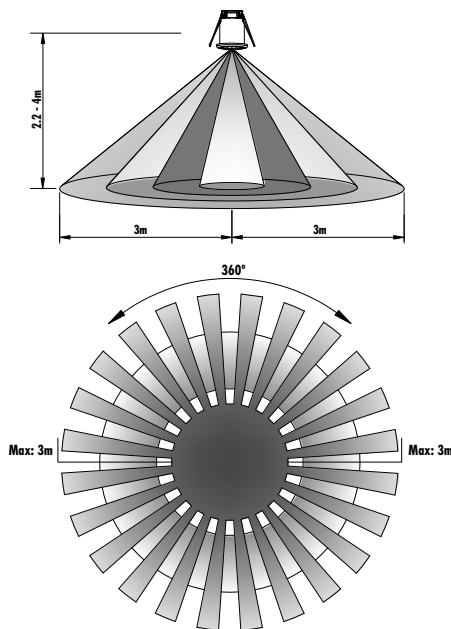

APPLICATIONS

- Detect motion inside your home
- For use all around the home including bathrooms, walk in robes and home offices.

EYE360 MINI PIR SENSOR SERIES 2

TECHNICAL SPECIFICATIONS

Operating voltage:	240V / 50Hz
Class:	Class II
Maximum Load:	800W Incandescent 400W Fluorescent 200W LED
Terminal block:	2.5mm ²
Motion detection:	Advanced PIR motion sensing
PIR range:	360 degrees x 6m diameter
Lux sensitivity:	3 ~ 2000LUX
Time setting:	10sec / 30sec / 90sec / 3min / 7min / 15min
Manual Override:	Yes (Resets to AUTO mode after 8 hours)
Construction:	UV resistant Polycarbonate
Ingress protection:	IP20 rated (Indoor use)
Installation height:	2.8m from ground
Operating temperature:	+5°C to 35°C
Warranty:	2 year replacement
Standards:	AS/NZS 60669.2.1

INSTALLATION

Must be installed by a licensed electrician

	MODEL	COLOUR	DESCRIPTION	BOX SIZE	GROSS WEIGHT	BOX QTY	BARCODE/TUN
RETAIL BOX	21353/05	White	Eye360 Mini PIR Sensor S2	W100 x H80 x D51 mm	0.090 kg	1 pc	 9 312641 213536 >
INNER CTN	21353/05	White	Eye360 Mini PIR Sensor S2	W420 x H220 x D345 mm	5.10 kg	50 pc	 19312641213533