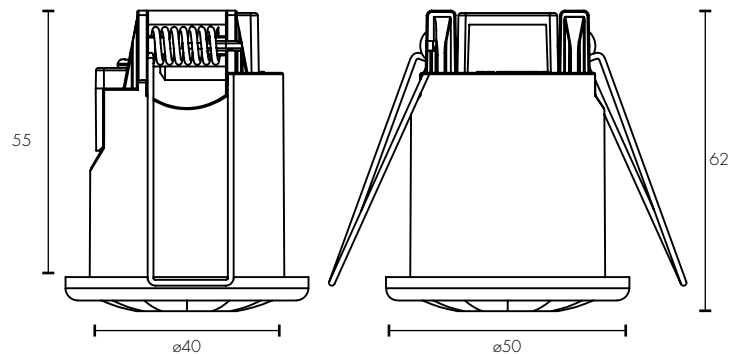

- Multi-segmented optical lens for better movement detection
- 3-wire design for greater reliability
- Easy to install recessed ceiling mounting
- Manually override functionality (Resets to AUTO after 8 hours)
- Maximum load capacity
(800W Incandescent lamp; 400W Fluorescent lamp;
200W LED lamp)
- Adjustable time on and lux level
- Range: 360° x 6m dia.
- Indoor use only

APPLICATIONS

- Detect motion inside your home
- For use all around the home including bathrooms, walk in robes and home offices.

EYE360 MINI PIR SENSOR SERIES 2

TECHNICAL SPECIFICATIONS

Operating voltage:	240V / 50Hz
Class:	Class II
Maximum Load:	800W Incandescent 400W Fluorescent 200W LED
Terminal block:	2.5mm ²
Motion detection:	Advanced PIR motion sensing
PIR range:	360 degrees x 6m diameter
Lux sensitivity:	3 ~ 2000LUX
Time setting:	10sec / 30sec / 90sec / 3min / 7min / 15min
Manual Override:	Yes (Resets to AUTO mode after 8 hours)
Construction:	UV resistant Polycarbonate
Ingress protection:	IP20 rated (Indoor use)
Installation height:	2.8m from ground
Operating temperature:	+5°C to 35°C
Warranty:	2 year replacement
Standards:	AS/NZS 60669.2.1

INSTALLATION

Must be installed by a licensed electrician

	MODEL	COLOUR	DESCRIPTION	BOX SIZE	GROSS WEIGHT	BOX QTY	BARCODE/TUN
RETAIL BOX	21353/05	White	Eye360 Mini PIR Sensor S2	W100 x H80 x D51 mm	0.090 kg	1 pc	 9 312641 213536 >
INNER CTN	21353/05	White	Eye360 Mini PIR Sensor S2	W420 x H220 x D345 mm	5.10 kg	50 pc	 19312641213533