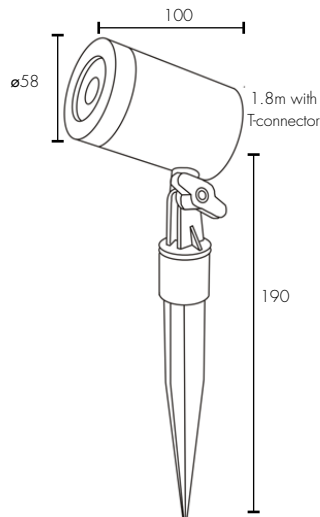

BOTANIC 9W LED GARDEN SPOTLIGHT

TECHNICAL SPECIFICATIONS

Operating voltage:	12V DC
Class:	Class III (3)
Wattage:	9W
Light Type:	LED
Lumens:	21634: 420 Total Lumens 21635: RGB
Colour temperature	21634: 3000K Warm White 21635: RGB
Dimmable:	Yes, via app
Construction:	Diecast aluminium
Ingress protection:	IP68 rated
Warranty:	2 year replacement
Standards:	AS/NZS 60598.1

INSTALLATION

Do-It-Yourself

ACCESSORIES (sold separately)

15cm Extension Rod:	21639/06 black
Ground Base:	21640/06 black
2-Pin Flat Cable: (for 21634)	5m: 21638/06 10m: 19918/06,
4-Pin Round Cable: (for 21635)	2.5m 20704/06 5m: 21637/06
2-Way Splitter (Flat cable required)	19919/06
Transformers: (Flat cable required)	24W: 19915/06 36W: 19916/06 60W: 19917/06
Controllers: (Flat cable required)	Smart WiFi: 20701/06 Dusk-To-Dawn: 21636/06

	MODEL	COLOUR	DESCRIPTION	BOX SIZE	GROSS WEIGHT	BOX QTY	BARCODE/TUN
RETAIL BOX	21634/06	Black	Botanic 9W Warm White LED Garden Spotlight	W100 x H240 x D70 mm		1 pc	 9 312641 216346 >
OUTER CTN	21634/06	Black	Botanic 9W Warm White LED Garden Spotlight				 19312641216343
RETAIL BOX	21635/06	Black	Botanic 9W RGB LED Garden Spotlight	W100 x H240 x D70 mm		1 pc	 9 312641 216353 >
OUTER CTN	21635/06	Black	Botanic 9W RGB LED Garden Spotlight				 19312641216350