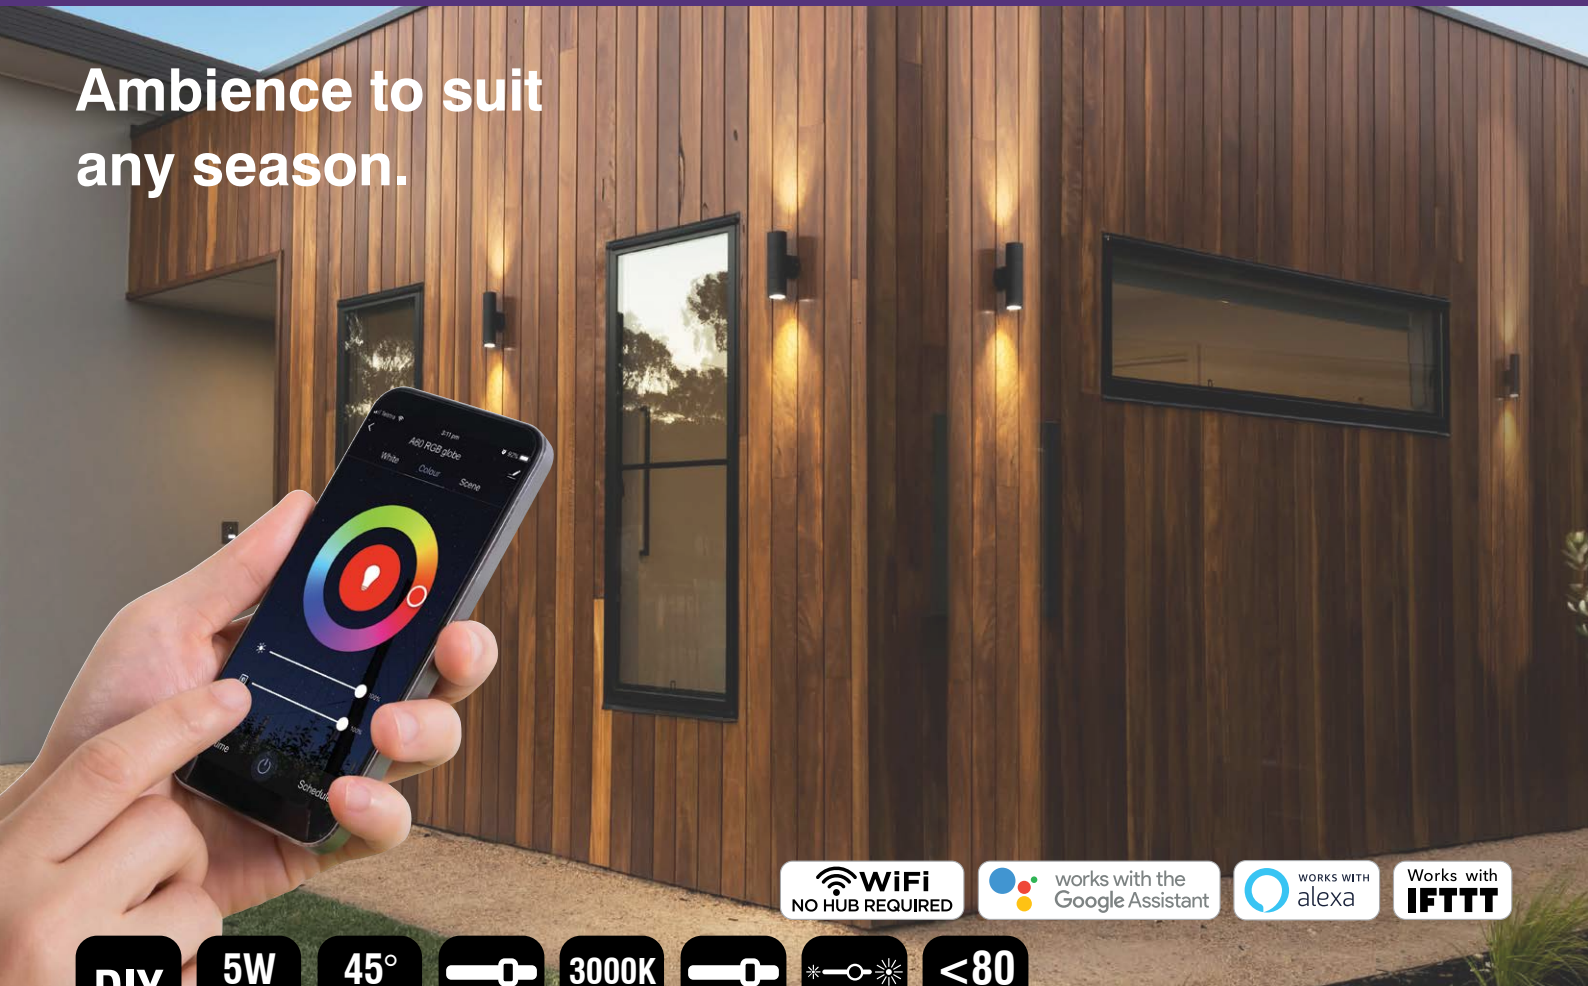

SMART WiFi GU10 GLOBES

Ambience to suit
any season.

← 21468 → ← 21469 →

Make your lamps, spotlights and exterior lighting smart with these GU10 globes. Use the app to change the colour temperature (CCT model) or chose from millions of colours (RGB+W model) to create any mood and ambience to suit your home.

- Control from anywhere via app or voice control.
- Create schedules & timing to automate your home.
- Adjust the colours or colour temperature and dim to suit your mood.
- Tune the colour temperature from a warm 2700K to a bright daylight 6000K (CCT model)
- Design different colour scenes and brightness so you can easily change its colour or luminosity to suit your mood. (RGB+W model)
- Provides a 45 degree beam with up to 400 lumens of clear, crisp light from a 5W LED light source.
- Fits in most GU10 fittings to make your existing lighting smart.
- Dimmable via app and/or voice control through Amazon Alexa®, Google Assistant®.
- Compatible with BrilliantSmart devices via automation & IFTTT.

APPLICATIONS

- Controlling lights individually and in groups.
- Turning lights on at a set time as you wake up, then off as you leave the house
- Having lights turn on as your phone comes within range of your home
- Using “vacation routines” to turn lights on and off at random intervals to make it seem like you’re home when you’re away

SMART WiFi GU10 GLOBES

TECHNICAL SPECIFICATIONS

Operating voltage:	240V / 50Hz
Wattage:	5W Total
Lumens:	400 Total Lumens
Light adjustable:	Tune colour temperature within 2700K and 6000K (21468) Millions of colours and 3000K warm white (21469)
Beam angle:	45 degrees
Colour rendering index:	> 80
Dimmable:	Yes, via app
Construction:	Polycarbonate, frosted acrylic
Operating temperature:	+5°C to 40°C
WiFi Info:	IEEE802.11b/g/n, 2.4GHz Mac Encryption; WEP/WAPI/TKIP/AES
Device Requirements:	iOS 8.0 or higher, Android 4.1 or higher
Standards:	AS/NZS 62560:2011 + A1:2015