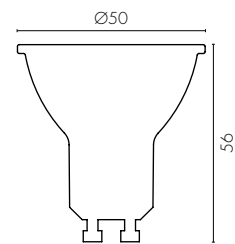

SMART WiFi GU10 GLOBES

TECHNICAL SPECIFICATIONS

Operating voltage:	240V / 50Hz
Wattage:	5W Total
Lumens:	400 Total Lumens
Light adjustable:	Tune colour temperature within 2700K and 6000K (21468) Millions of colours and 3000K warm white (21469)
Beam angle:	45 degrees
Colour rendering index:	> 80
Dimmable:	Yes, via app
Construction:	Polycarbonate, frosted acrylic
Operating temperature:	+5°C to 40°C
WiFi Info:	IEEE802.11b/g/n, 2.4GHz Mac Encryption; WEP/WAPI/TKIP/AES
Device Requirements:	iOS 8.0 or higher, Android 4.1 or higher
Standards:	AS/NZS 62560:2011 + A1:2015

INSTALLATION

Do-it-Yourself installation

	MODEL	BASE	DESCRIPTION	BOX SIZE	GROSS WEIGHT	BOX QTY	BARCODE/TUN
RETAIL BOX	21468	GU10		W65 x H125 x D60 mm	0.05 kg	1 pc	 9 312641 214687 >
INNER CTN	21468	GU10	Smart Wifi GU10 CCT LED Globe	W490 x H270 x D430 mm	0.54 kg	10 pc	 19312641214684
OUTER CTN	21468	GU10		W625 x H230 x D305 mm	6.14 kg	100 pc	 29312641214681
RETAIL BOX	21469	GU10		W65 x H125 x D60 mm	0.05 kg	1 pc	 9 312641 214694 >
INNER CTN	21469	GU10	Smart Wifi GU10 RGB+W LED Globe	W490 x H270 x D430 mm	0.54 kg	10 pc	 19312641214691
OUTER CTN	21469	GU10		W625 x H230 x D305 mm	6.14 kg	100 pc	 29312641214698