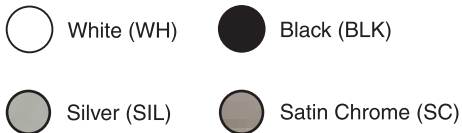

atomⁱ

LED DOWNLIGHT

7W LED Tri-colour downlight with dimmable driver

AT9023/TRI

TRI-COLOUR 

Features

Ideal for residential, retail and commercial lighting applications
Supplied with dimmable LED Driver
Selectable colour temperature
Available in white, black, silver and satin chrome

Colour temperature

Warm white, cool white and daylight

Beam angle

90° Beam angle

Dimmable

On selected dimmers

Warranty

3 year warranty

Product datasheet

Description

7W LED Tri-colour downlight with dimmable drive and Ø70mm cut out.

Finish

Product specification

Voltage	230V~ 50Hz		
Power consumption	7W		
Light colour options	Warm white	Cool white	Daylight
Lumen output	490lm	550lm	590lm
Colour temperature	3000K	4000K	5700K
Colour rendering index	>80		
Beam angle	90°		
Dimmable	Yes*		
Warranty	3 Years		
Working temperature	0°C – 40°C		
IP Rating (Front face only)	IP44		
IC Rating	IC-4		
Electrical classification	Class II		

* Dimmable on selected dimmers.

Product range

Code	Finish
AT9023/WH/TRI	White
AT9023/BLK/TRI	Black
AT9023/SIL/TRI	Silver
AT9023/SC/TRI	Satin Chrome

Dimensions

Diameter	Depth	Cut out
Ø85mm	40mm	Ø70mm