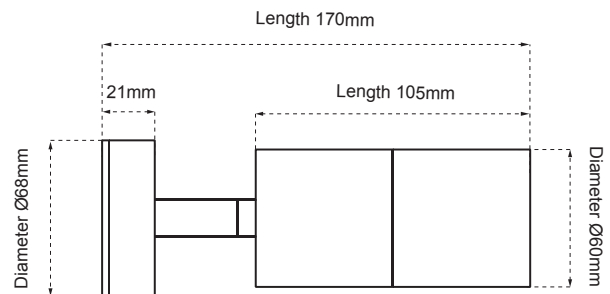

316 **STAINLESS STEEL OPTION**
Marine grade 316

GU10 LED LAMP
Supplied with 3.5W GU10 LED
lamp (Max 35W incandescent)

IP RATING
IP65

ALLEN KEY
Supplied with Allen Key

Product Datasheet

Description

Exterior Adjustable Wall LED Spotlight with Glass Diffuser.

Finishes

Product Specification

Voltage	240V~ 50Hz
Power consumption	3.5W
Light colour options	Cool White (CW)
Lumen output	250lm
Colour Temperature	4000K
Beam Angle	36°
Dimmable	No
Warranty	1 Year/3 Years (316)
Working temperature	-10° – +40°
IP Rating	IP65
Electrical Classification	Class I

Dimension and Weight

AT5005	
Diameter Base	Ø68mm
Diameter lamp	Ø60mm
Total Length	170mm

AT5005

Information is subject to change without prior notice