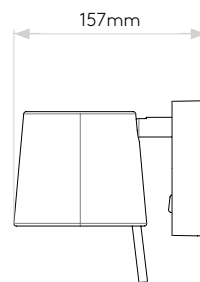

Lamp

Light Source:	COB LED
Wattage:	7.5W
Lamp Included:	Yes
Maximum Lamp Length (mm):	-
Luminous Flux (lm):	367
Colour Temp (K):	2700
Cri (Ra):	80
Macadam Ellipse:	3-Step
Tilt Adjustable Angle (°):	90
Rotation Adjustable Angle (°):	330
Lifetime (hrs):	42300
Beam Angle (°):	71.4

Without Shade

With Shade Cone 105

Please note that some dimensions may vary slightly due to manufacturing tolerances, this includes cable entry and fixing holes

Veuillez noter que certaines dimensions peuvent varier légèrement en raison des tolérances de fabrication, y compris l'entrée de câble et les trous de fixation.