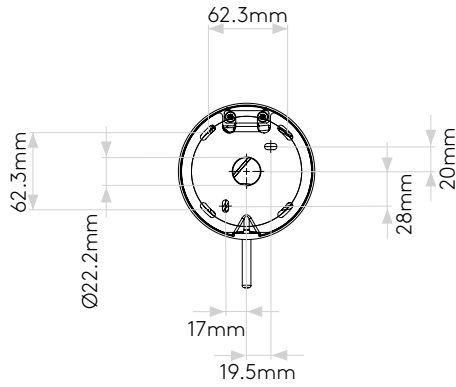

Miura Wall

astro

General

Location:	Interior
Class:	CE (Class I)
Ip Rating:	IP20
Bathroom Zone:	Zone 3
Driver Required:	No
Installation Orientation:	Wall Mount - Vertical
Main Material:	Metal - Zinc
Dimensions (mm):	H:149 W:110 D:145 Ø:82
Cut Out Hole :	-
Recess Depth (mm):	-
Fire Rating:	-
Cable Length (mm):	-
Gross Weight (kg):	0.74

Lamp

Light Source:	COB LED
Wattage:	7.5W
Lamp Included:	Yes
Maximum Lamp Length (mm):	-
Luminous Flux (lm):	367
Colour Temp (K):	2700
Cri (Ra):	80
Macadam Ellipse:	3-Step
Tilt Adjustable Angle (°):	90
Rotation Adjustable Angle (°):	330
Lifetime (hrs):	42300
Beam Angle (°):	71.4

Without Shade

With Shade Cone 105

Please note that some dimensions may vary slightly due to manufacturing tolerances, this includes cable entry and fixing holes

Veuillez noter que certaines dimensions peuvent varier légèrement en raison des tolérances de fabrication, y compris l'entrée de câble et les trous de fixation.