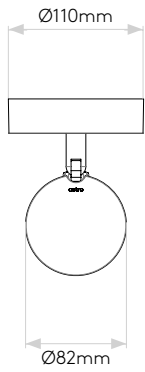

Miura Wall

astro

General

Location:	Interior
Class:	CE (Class I)
Ip Rating:	IP20
Bathroom Zone:	Zone 3
Driver Required:	No
Installation Orientation:	Wall Mount - Vertical
Main Material:	Metal - Zinc
Dimensions (mm):	H:149 W:110 D:145 Ø:82
Cut Out Hole :	-
Recess Depth (mm):	-
Fire Rating:	-
Cable Length (mm):	-
Gross Weight (kg):	0.74

Lamp

Light Source:	COB LED
Wattage:	7.5W
Lamp Included:	Yes
Maximum Lamp Length (mm):	-
Luminous Flux (lm):	367
Colour Temp (K):	2700
Cri (Ra):	80
Macadam Ellipse:	3-Step
Tilt Adjustable Angle (°):	90
Rotation Adjustable Angle (°):	330
Lifetime (hrs):	42300
Beam Angle (°):	71.4

Without Shade

With Shade Cone 105

Please note that some dimensions may vary slightly due to manufacturing tolerances, this includes cable entry and fixing holes

Veuillez noter que certaines dimensions peuvent varier légèrement en raison des tolérances de fabrication, y compris l'entrée de câble et les trous de fixation.