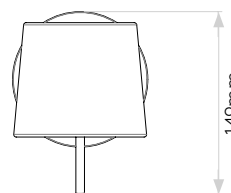

Lamp

Light Source:	COB LED
Wattage:	7.5W
Lamp Included:	Yes
Maximum Lamp Length (mm):	-
Luminous Flux (lm):	367
Colour Temp (K):	2700
Cri (Ra):	80
Macadam Ellipse:	3-Step
Tilt Adjustable Angle (°):	90
Rotation Adjustable Angle (°):	330
Lifetime (hrs):	42300
Beam Angle (°):	71.4

Without Shade

With Shade Cone 105

Please note that some dimensions may vary slightly due to manufacturing tolerances, this includes cable entry and fixing holes

Veuillez noter que certaines dimensions peuvent varier légèrement en raison des tolérances de fabrication, y compris l'entrée de câble et les trous de fixation.