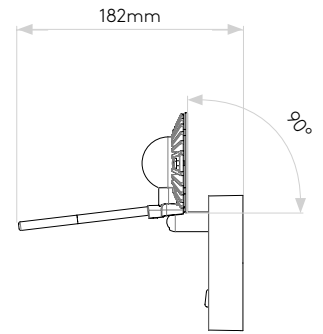

Miura Wall

astro

General

Location:	Interior
Class:	CE (Class I)
Ip Rating:	IP20
Bathroom Zone:	Zone 3
Driver Required:	No
Installation Orientation:	Wall Mount - Vertical
Main Material:	Metal - Zinc
Dimensions (mm):	H:149 W:110 D:145 Ø:82
Cut Out Hole :	-
Recess Depth (mm):	-
Fire Rating:	-
Cable Length (mm):	-
Gross Weight (kg):	0.74

Lamp

Light Source:	COB LED
Wattage:	7.5W
Lamp Included:	Yes
Maximum Lamp Length (mm):	-
Luminous Flux (lm):	367
Colour Temp (K):	2700
Cri (Ra):	80
Macadam Ellipse:	3-Step
Tilt Adjustable Angle (°):	90
Rotation Adjustable Angle (°):	330
Lifetime (hrs):	42300
Beam Angle (°):	71.4

Without Shade

With Shade Cone 105

Please note that some dimensions may vary slightly due to manufacturing tolerances, this includes cable entry and fixing holes

Veuillez noter que certaines dimensions peuvent varier légèrement en raison des tolérances de fabrication, y compris l'entrée de câble et les trous de fixation.