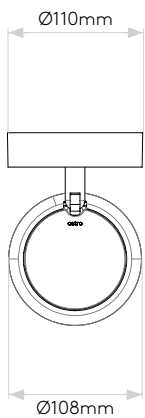

Miura Wall

astro

General

Location:	Interior
Class:	CE (Class I)
Ip Rating:	IP20
Bathroom Zone:	Zone 3
Driver Required:	No
Installation Orientation:	Wall Mount - Vertical
Main Material:	Metal - Zinc
Dimensions (mm):	H:149 W:110 D:145 Ø:82
Cut Out Hole :	-
Recess Depth (mm):	-
Fire Rating:	-
Cable Length (mm):	-
Gross Weight (kg):	0.74

Lamp

Light Source:	COB LED
Wattage:	7.5W
Lamp Included:	Yes
Maximum Lamp Length (mm):	-
Luminous Flux (lm):	367
Colour Temp (K):	2700
Cri (Ra):	80
Macadam Ellipse:	3-Step
Tilt Adjustable Angle (°):	90
Rotation Adjustable Angle (°):	330
Lifetime (hrs):	42300
Beam Angle (°):	71.4

Without Shade

With Shade Cone 105

Please note that some dimensions may vary slightly due to manufacturing tolerances, this includes cable entry and fixing holes

Veuillez noter que certaines dimensions peuvent varier légèrement en raison des tolérances de fabrication, y compris l'entrée de câble et les trous de fixation.