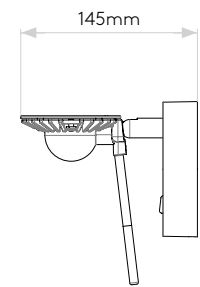

Lamp

Light Source:	COB LED
Wattage:	7.5W
Lamp Included:	Yes
Maximum Lamp Length (mm):	-
Luminous Flux (lm):	367
Colour Temp (K):	2700
Cri (Ra):	80
Macadam Ellipse:	3-Step
Tilt Adjustable Angle (°):	90
Rotation Adjustable Angle (°):	330
Lifetime (hrs):	42300
Beam Angle (°):	71.4

Without Shade

With Shade Cone 105

Please note that some dimensions may vary slightly due to manufacturing tolerances, this includes cable entry and fixing holes

Veuillez noter que certaines dimensions peuvent varier légèrement en raison des tolérances de fabrication, y compris l'entrée de câble et les trous de fixation.