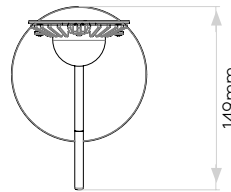

Miura Wall

astro

General

Location:	Interior
Class:	CE (Class I)
Ip Rating:	IP20
Bathroom Zone:	Zone 3
Driver Required:	No
Installation Orientation:	Wall Mount - Vertical
Main Material:	Metal - Zinc
Dimensions (mm):	H:149 W:110 D:145 Ø:82
Cut Out Hole :	-
Recess Depth (mm):	-
Fire Rating:	-
Cable Length (mm):	-
Gross Weight (kg):	0.74

Lamp

Light Source:	COB LED
Wattage:	7.5W
Lamp Included:	Yes
Maximum Lamp Length (mm):	-
Luminous Flux (lm):	367
Colour Temp (K):	2700
Cri (Ra):	80
Macadam Ellipse:	3-Step
Tilt Adjustable Angle (°):	90
Rotation Adjustable Angle (°):	330
Lifetime (hrs):	42300
Beam Angle (°):	71.4

Without Shade

With Shade Cone 105

Please note that some dimensions may vary slightly due to manufacturing tolerances, this includes cable entry and fixing holes

Veuillez noter que certaines dimensions peuvent varier légèrement en raison des tolérances de fabrication, y compris l'entrée de câble et les trous de fixation.