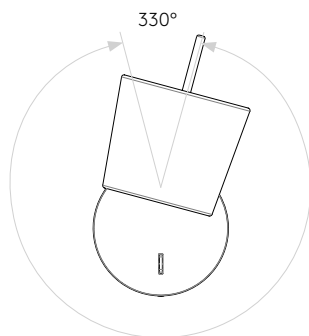

Lamp

Light Source:	COB LED
Wattage:	7.5W
Lamp Included:	Yes
Maximum Lamp Length (mm):	-
Luminous Flux (lm):	367
Colour Temp (K):	2700
Cri (Ra):	80
Macadam Ellipse:	3-Step
Tilt Adjustable Angle (°):	90
Rotation Adjustable Angle (°):	330
Lifetime (hrs):	42300
Beam Angle (°):	71.4

Without Shade

With Shade Cone 105

Please note that some dimensions may vary slightly due to manufacturing tolerances, this includes cable entry and fixing holes

Veuillez noter que certaines dimensions peuvent varier légèrement en raison des tolérances de fabrication, y compris l'entrée de câble et les trous de fixation.