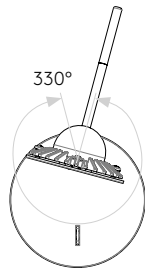

Lamp

Light Source:	COB LED
Wattage:	7.5W
Lamp Included:	Yes
Maximum Lamp Length (mm):	-
Luminous Flux (lm):	367
Colour Temp (K):	2700
Cri (Ra):	80
Macadam Ellipse:	3-Step
Tilt Adjustable Angle (°):	90
Rotation Adjustable Angle (°):	330
Lifetime (hrs):	42300
Beam Angle (°):	71.4

Without Shade

With Shade Cone 105

Please note that some dimensions may vary slightly due to manufacturing tolerances, this includes cable entry and fixing holes

Veuillez noter que certaines dimensions peuvent varier légèrement en raison des tolérances de fabrication, y compris l'entrée de câble et les trous de fixation.