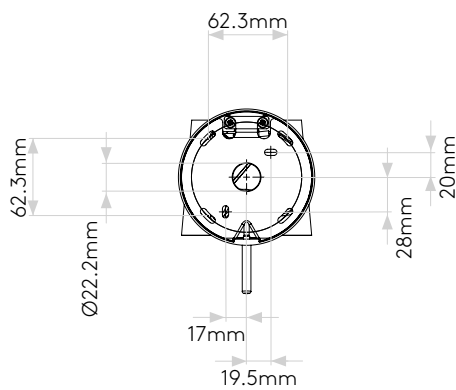

Miura Wall

astro

General

Location:	Interior
Class:	CE (Class I)
Ip Rating:	IP20
Bathroom Zone:	Zone 3
Driver Required:	No
Installation Orientation:	Wall Mount - Vertical
Main Material:	Metal - Zinc
Dimensions (mm):	H:149 W:110 D:145 Ø:82
Cut Out Hole :	-
Recess Depth (mm):	-
Fire Rating:	-
Cable Length (mm):	-
Gross Weight (kg):	0.74

Lamp

Light Source:	COB LED
Wattage:	7.5W
Lamp Included:	Yes
Maximum Lamp Length (mm):	-
Luminous Flux (lm):	367
Colour Temp (K):	2700
Cri (Ra):	80
Macadam Ellipse:	3-Step
Tilt Adjustable Angle (°):	90
Rotation Adjustable Angle (°):	330
Lifetime (hrs):	42300
Beam Angle (°):	71.4

Without Shade

With Shade Cone 105

Please note that some dimensions may vary slightly due to manufacturing tolerances, this includes cable entry and fixing holes

Veuillez noter que certaines dimensions peuvent varier légèrement en raison des tolérances de fabrication, y compris l'entrée de câble et les trous de fixation.