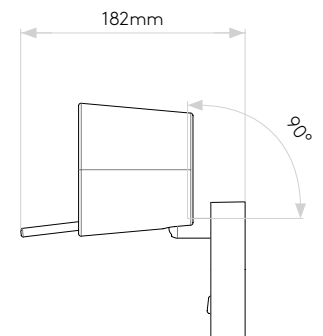

Miura Wall

astro

General

Location:	Interior
Class:	CE (Class I)
Ip Rating:	IP20
Bathroom Zone:	Zone 3
Driver Required:	No
Installation Orientation:	Wall Mount - Vertical
Main Material:	Metal - Zinc
Dimensions (mm):	H:149 W:110 D:145 Ø:82
Cut Out Hole :	-
Recess Depth (mm):	-
Fire Rating:	-
Cable Length (mm):	-
Gross Weight (kg):	0.74

Lamp

Light Source:	COB LED
Wattage:	7.5W
Lamp Included:	Yes
Maximum Lamp Length (mm):	-
Luminous Flux (lm):	367
Colour Temp (K):	2700
Cri (Ra):	80
Macadam Ellipse:	3-Step
Tilt Adjustable Angle (°):	90
Rotation Adjustable Angle (°):	330
Lifetime (hrs):	42300
Beam Angle (°):	71.4

Without Shade

With Shade Cone 105

Please note that some dimensions may vary slightly due to manufacturing tolerances, this includes cable entry and fixing holes

Veuillez noter que certaines dimensions peuvent varier légèrement en raison des tolérances de fabrication, y compris l'entrée de câble et les trous de fixation.