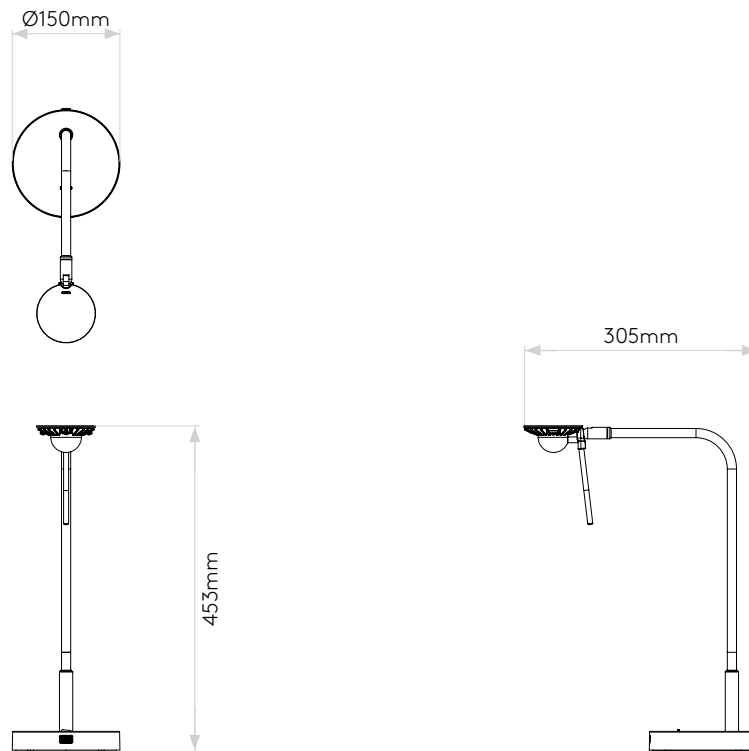

## General

Location:	Interior
Class:	CE (Class II)
Ip Rating:	IP20
Bathroom Zone:	Zone 3
Driver Required:	No
Installation Orientation:	-
Main Material:	Metal - Zinc
Dimensions (mm):	H: 453 W: 150 D: 305
Cut Out Hole :	-
Recess Depth (mm):	-
Fire Rating:	-
Cable Length (mm):	2000
Gross Weight (kg):	3.47

## Lamp

Light Source:	COB LED
Wattage:	7.5W
Lamp Included:	Yes
Maximum Lamp Length (mm):	-
Luminous Flux (lm):	367
Colour Temp (K):	2700
Cri (Ra):	80
Macadam Ellipse:	3-Step
Tilt Adjustable Angle (°):	90
Rotation Adjustable Angle (°):	330
Lifetime (hrs):	42300
Beam Angle (°):	71.4

# Product Elevations

astro

Without Shade

With Shade Cone 105

Please note that some dimensions may vary slightly due to manufacturing tolerances, this includes cable entry and fixing holes

Veuillez noter que certaines dimensions peuvent varier légèrement en raison des tolérances de fabrication, y compris l'entrée de câble et les trous de fixation.