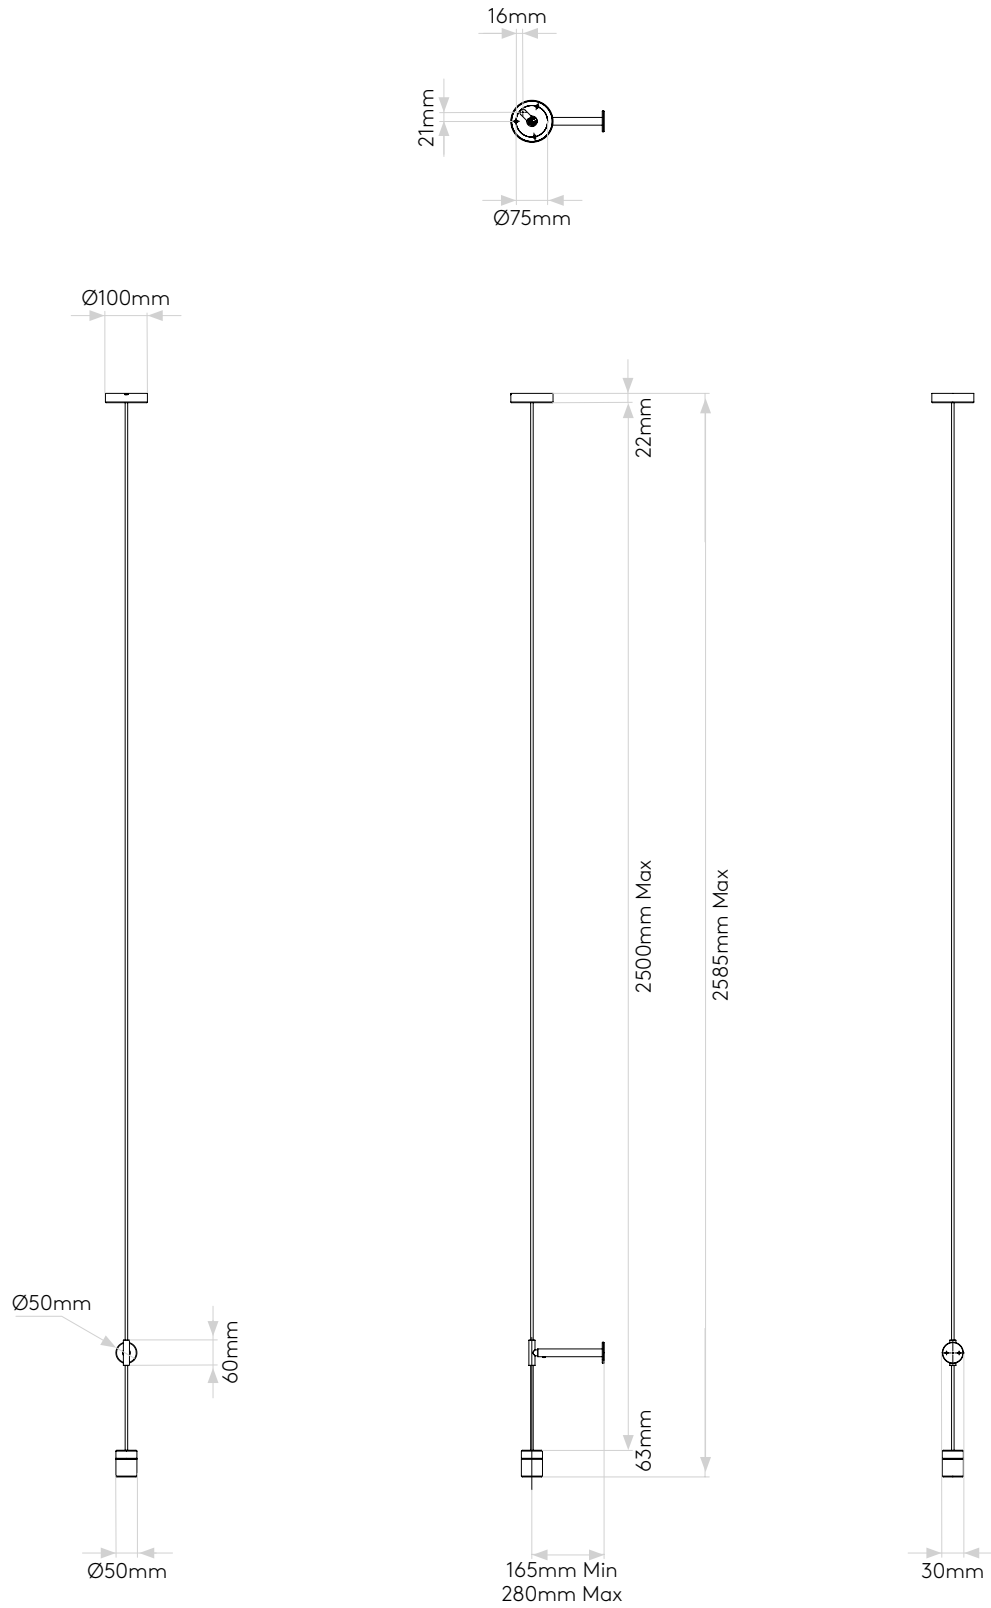

Pendant Suspension Kit 3

astro

General

Location:	Interior
Class:	CE (Class I)
Ip Rating:	IP20
Bathroom Zone:	Zone 3
Driver Required:	No
Installation Orientation:	Ceiling Mount
Main Material:	Metal - Mild Steel
Dimensions (mm):	H: 2585 Ø: 100
Cut Out Hole :	-
Recess Depth (mm):	-
Fire Rating:	-
Cable Length (mm):	2500
Gross Weight (kg):	1.06

Lamp

Light Source:	E27/ES
Wattage:	60W
Lamp Included:	No
Maximum Lamp Length (mm):	-
Luminous Flux (lm):	-
Colour Temp (K):	Lamp Dependent
Cri (Ra):	Lamp Dependent
Macadam Ellipse:	Lamp Dependent
Tilt Adjustable Angle (°):	-
Rotation Adjustable Angle (°):	-
Lifetime (hrs):	Lamp Dependent
Beam Angle (°):	-

Please note that some dimensions may vary slightly due to manufacturing tolerances, this includes cable entry and fixing holes

Veuillez noter que certaines dimensions peuvent varier légèrement en raison des tolérances de fabrication, y compris l'entrée de câble et les trous de fixation.