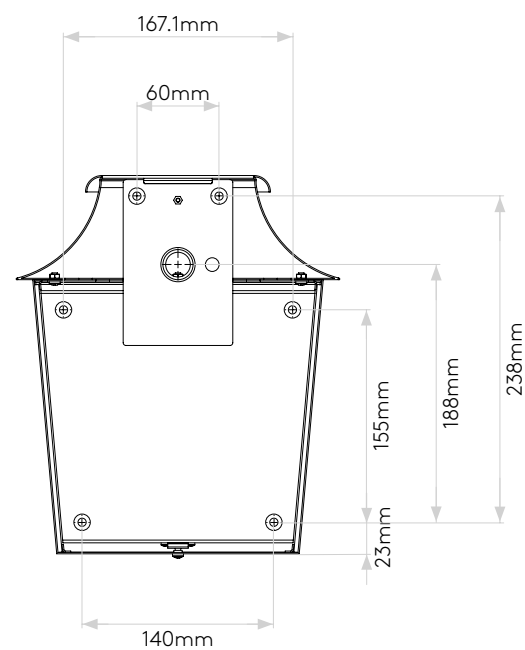

Please note that some dimensions may vary slightly due to manufacturing tolerances, this includes cable entry and fixing holes

Veuillez noter que certaines dimensions peuvent varier légèrement en raison des tolérances de fabrication, y compris l'entrée de câble et les trous de fixation.

Bitte beachten Sie, dass die Maße Fertigungstoleranzen unterliegen und daher in geringem Umfang von der angegebenen Größe abweichen können. Dies gilt auch für Kabeleingänge und Befestigungslöcher.

Si prega notare che possono esserci piccole variazioni in alcune dimensioni dovute alle tolleranze di produzione, queste includono l'ingresso del cavo e i fori di fissaggio.