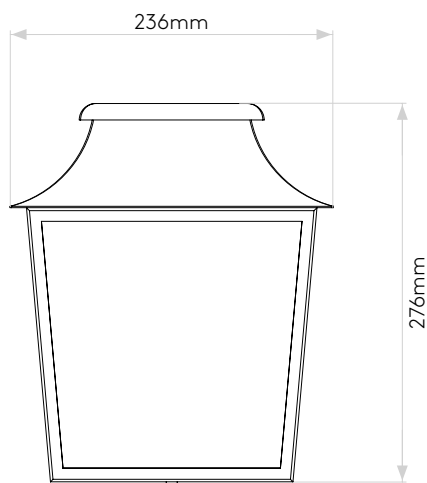

Please note that some dimensions may vary slightly due to manufacturing tolerances, this includes cable entry and fixing holes

Veuillez noter que certaines dimensions peuvent varier légèrement en raison des tolérances de fabrication, y compris l'entrée de câble et les trous de fixation.

Bitte beachten Sie, dass die Maße Fertigungstoleranzen unterliegen und daher in geringem Umfang von der angegebenen Größe abweichen können. Dies gilt auch für Kabeleingänge und Befestigungslöcher.

Si prega notare che possono esserci piccole variazioni in alcune dimensioni dovute alle tolleranze di produzione, queste includono l'ingresso del cavo e i fori di fissaggio.