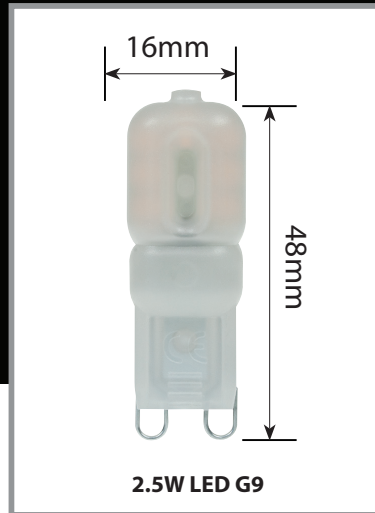

2.5W G9 LED

Available in a Choice of Colour Temperatures

Ideal Replacement for Halogen G9 Capsule Lamps

A high efficiency LED replacement for halogen G9 capsule lamps. The G9 2.5W has a moulded shell which is similar in appearance to halogen G9 lamps, and is frosted to give a soft light output.

Product Code	Power (w)	Lumens	Colour Temperature	Dimensions
G9/LED/2.5W/2700K	2.5	200lm	2700K Warm White	16 x 48mm
G9/LED/2.5W/4200K	2.5	200lm	4200K Cool White	16 x 48mm
G9/LED/2.5W/6400K	2.5	200lm	6400K Daylight White	16 x 48mm