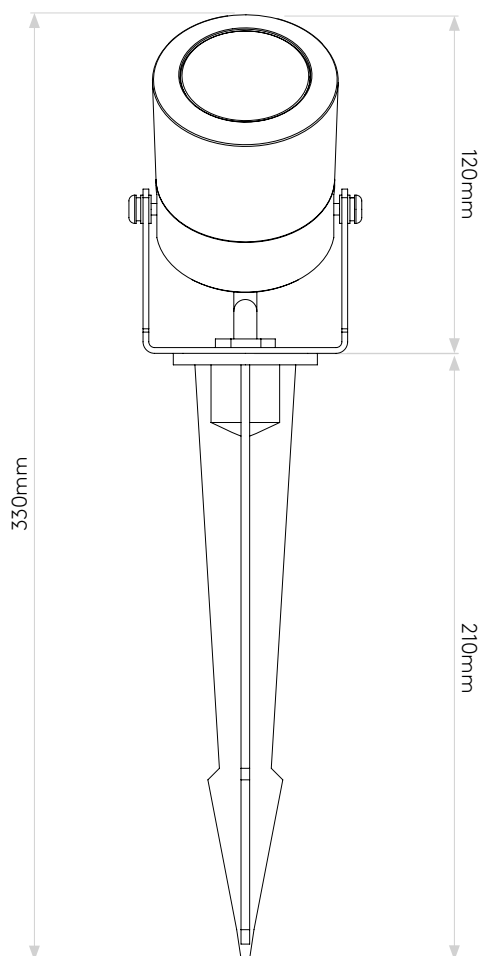

Please note that some dimensions may vary slightly due to manufacturing tolerances, this includes cable entry and fixing holes

Veillez noter que certaines dimensions peuvent varier légèrement en raison des tolérances de fabrication, y compris l'entrée de câble et les trous de fixation.

Bitte beachten Sie, dass die Maße Fertigungstoleranzen unterliegen und daher in geringem Umfang von der angegebenen Größe abweichen können. Dies gilt auch für Kabeleingänge und Befestigungslöcher.

Si prega notare che possono esserci piccole variazioni in alcune dimensioni dovute alle tolleranze di produzione, queste includono l'ingresso del cavo e i fori di fissaggio.