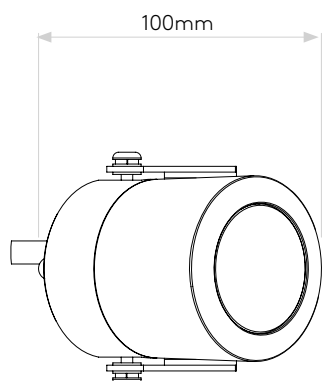

Please note that some dimensions may vary slightly due to manufacturing tolerances, this includes cable entry and fixing holes

Veillez noter que certaines dimensions peuvent varier légèrement en raison des tolérances de fabrication, y compris l'entrée de câble et les trous de fixation.

Bitte beachten Sie, dass die Maße Fertigungstoleranzen unterliegen und daher in geringem Umfang von der angegebenen Größe abweichen können. Dies gilt auch für Kabeleingänge und Befestigungslöcher.

Si prega notare che possono esserci piccole variazioni in alcune dimensioni dovute alle tolleranze di produzione, queste includono l'ingresso del cavo e i fori di fissaggio.