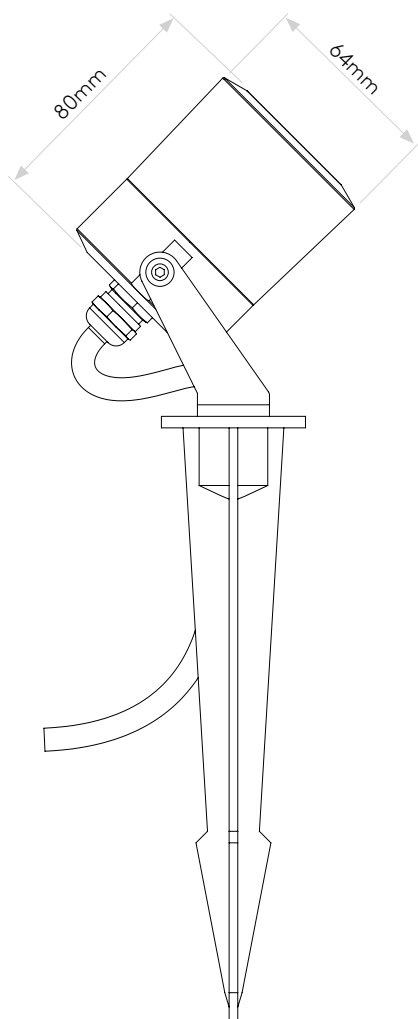

Skye Spike Spot

astro

General

Location:	Coastal
Class:	CE (Class III)
Ip Rating:	IP65
Bathroom Zone:	Zone 1, 2, 3
Driver Required:	Constant Current 700mA
Installation Orientation:	Ground/Floor
Main Material:	Metal – 316 Stainless Steel
Dimensions (mm):	H: 330 W: 80 D: 100
Cut Out Hole :	-
Recess Depth (mm):	-
Fire Rating:	-
Cable Length (mm):	1300
Gross Weight (kg):	0.99

Lamp

Light Source:	COB LED
Wattage:	6.8W
Lamp Included:	Yes (Integral)
Maximum Lamp Length (mm):	-
Luminous Flux (lm):	600
Colour Temp (K):	3000
Cri (Ra):	80
Macadam Ellipse:	3-Step
Tilt Adjustable Angle (°):	-
Rotation Adjustable Angle (°):	-
Lifetime (hrs):	36300
Beam Angle (°):	16

Please note that some dimensions may vary slightly due to manufacturing tolerances, this includes cable entry and fixing holes

Veillez noter que certaines dimensions peuvent varier légèrement en raison des tolérances de fabrication, y compris l'entrée de câble et les trous de fixation.