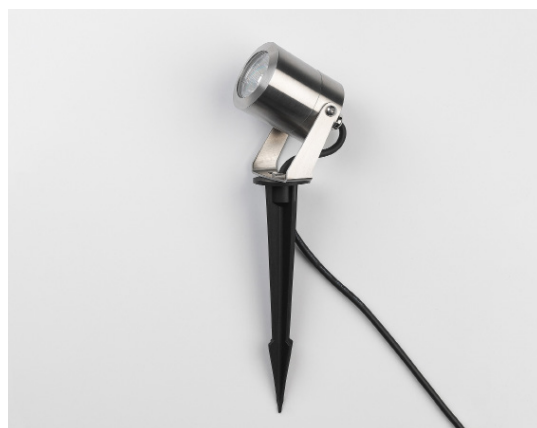

Skye Spike Spot

astro

General

Location:	Coastal
Class:	CE (Class III)
Ip Rating:	IP65
Bathroom Zone:	Zone 1, 2, 3
Driver Required:	Constant Current 700mA
Installation Orientation:	Ground/Floor
Main Material:	Metal – 316 Stainless Steel
Dimensions (mm):	H: 330 W: 80 D: 100
Cut Out Hole :	-
Recess Depth (mm):	-
Fire Rating:	-
Cable Length (mm):	1300
Gross Weight (kg):	0.99

Lamp

Light Source:	COB LED
Wattage:	6.8W
Lamp Included:	Yes (Integral)
Maximum Lamp Length (mm):	-
Luminous Flux (lm):	600
Colour Temp (K):	3000
Cri (Ra):	80
Macadam Ellipse:	3-Step
Tilt Adjustable Angle (°):	-
Rotation Adjustable Angle (°):	-
Lifetime (hrs):	36300
Beam Angle (°):	16

Electrical

Switched:	No
Dimmable:	Yes
Dimming Method:	Control Gear Dependent
Supply Frequency (Hz):	-
Driver/Ballast Voltage (V):	-
Driver Lifetime (hrs):	-
Efficacy (lm/W):	59

Additional Information:

Shade Included:	-
Shade/Diffuser Material:	Polycarbonate
Shade/Diffuser Finish:	Black
F Mark:	-

CODE: 1386001

FINISH: BRUSHED STAINLESS STEEL

This product is suitable for use by the coast and other onerous environments – ten year warranty applies, except when the product has an integral led and/or driver in which case, a three year warranty applies. For further warranty information please refer back to the original point of purchase.