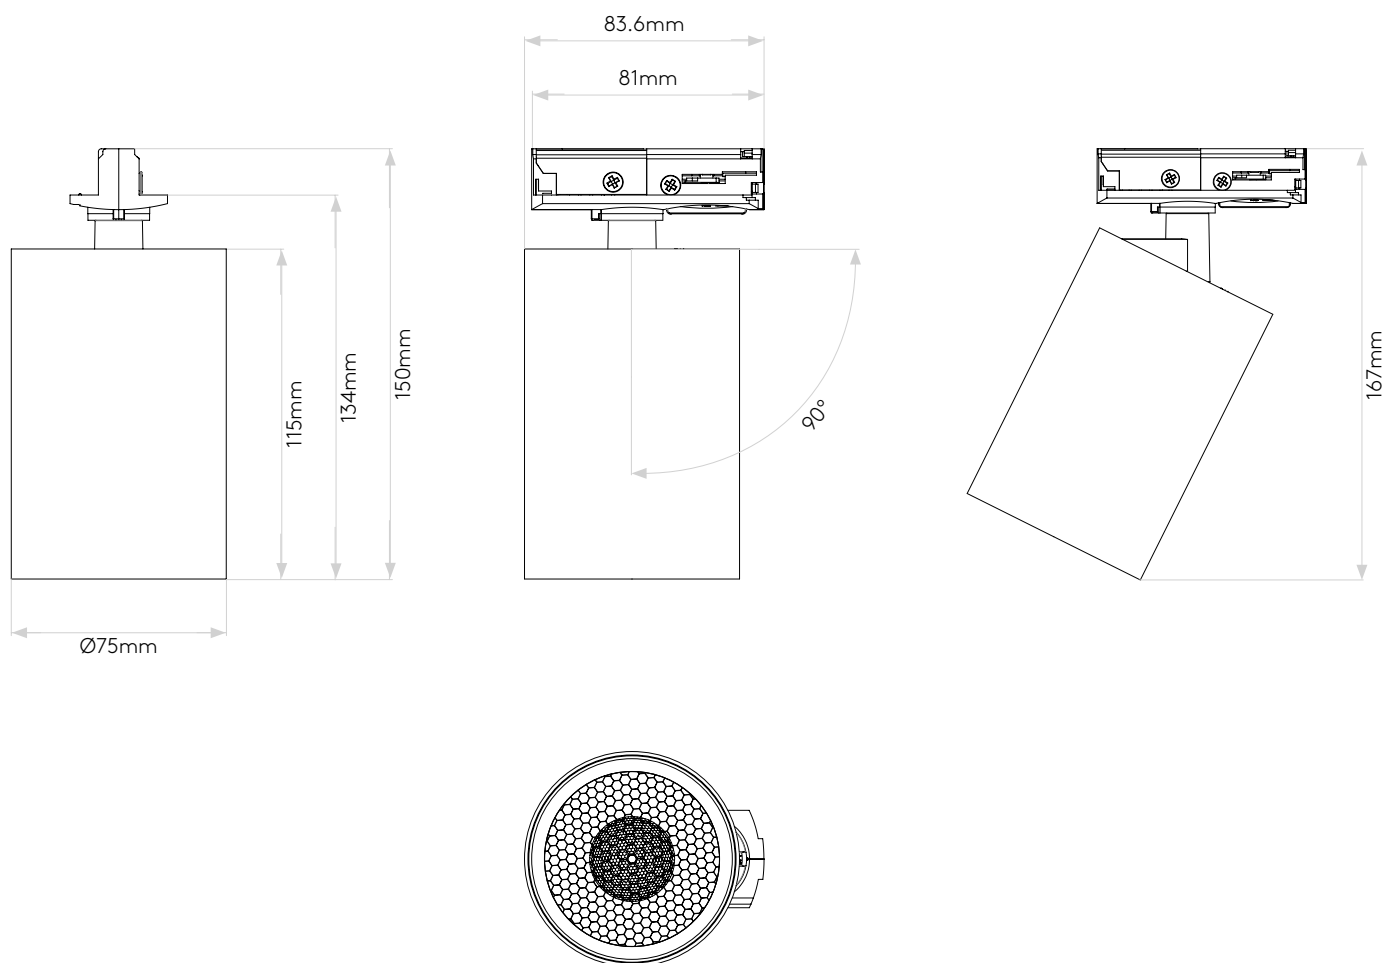

Please note that some dimensions may vary slightly due to manufacturing tolerances, this includes cable entry and fixing holes

Veuillez noter que certaines dimensions peuvent varier légèrement en raison des tolérances de fabrication, y compris l'entrée de câble et les trous de fixation.

Bitte beachten Sie, dass die Maße Fertigungstoleranzen unterliegen und daher in geringem Umfang von der angegebenen Größe abweichen können. Dies gilt auch für Kabeleingänge und Befestigungslöcher.

Si prega notare che possono esserci piccole variazioni in alcune dimensioni dovute alle tolleranze di produzione, queste includono l'ingresso del cavo e i fori di fissaggio.