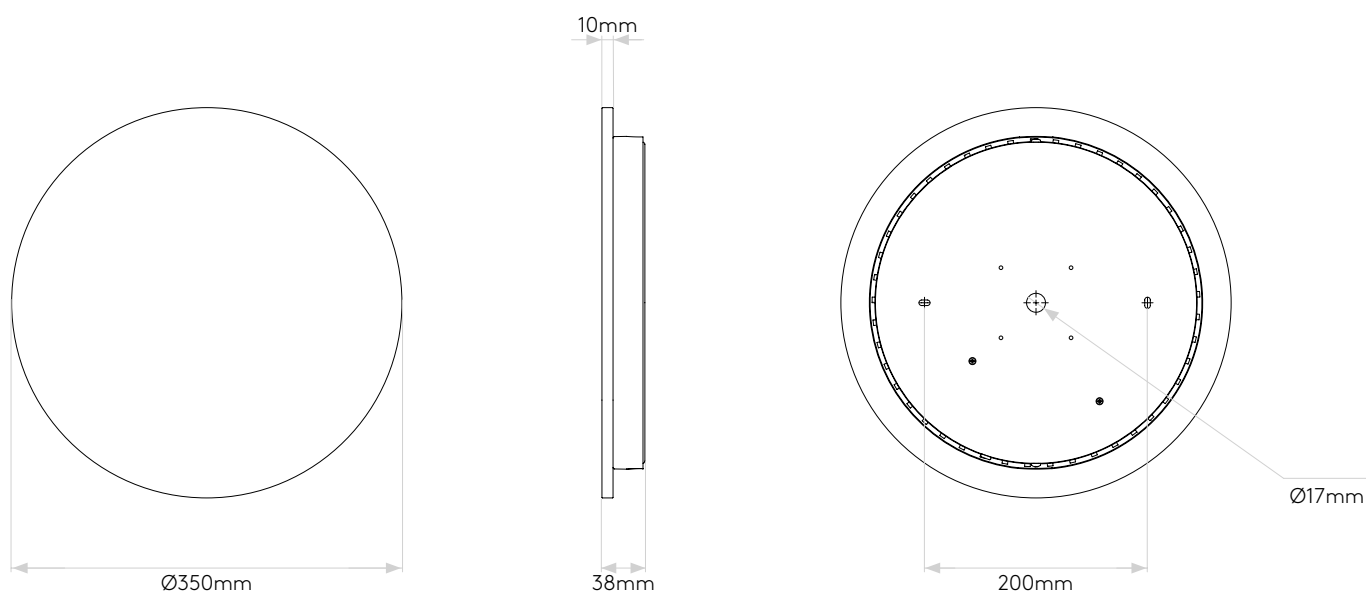

Please note that some dimensions may vary slightly due to manufacturing tolerances, this includes cable entry and fixing holes

Veillez noter que certaines dimensions peuvent varier légèrement en raison des tolérances de fabrication, y compris l'entrée de câble et les trous de fixation.

Bitte beachten Sie, dass die Maße Fertigungstoleranzen unterliegen und daher in geringem Umfang von der angegebenen Größe abweichen können. Dies gilt auch für Kabeleingänge und Befestigungslöcher.

Si prega notare che possono esserci piccole variazioni in alcune dimensioni dovute alle tolleranze di produzione, queste includono l'ingresso del cavo e i fori di fissaggio.