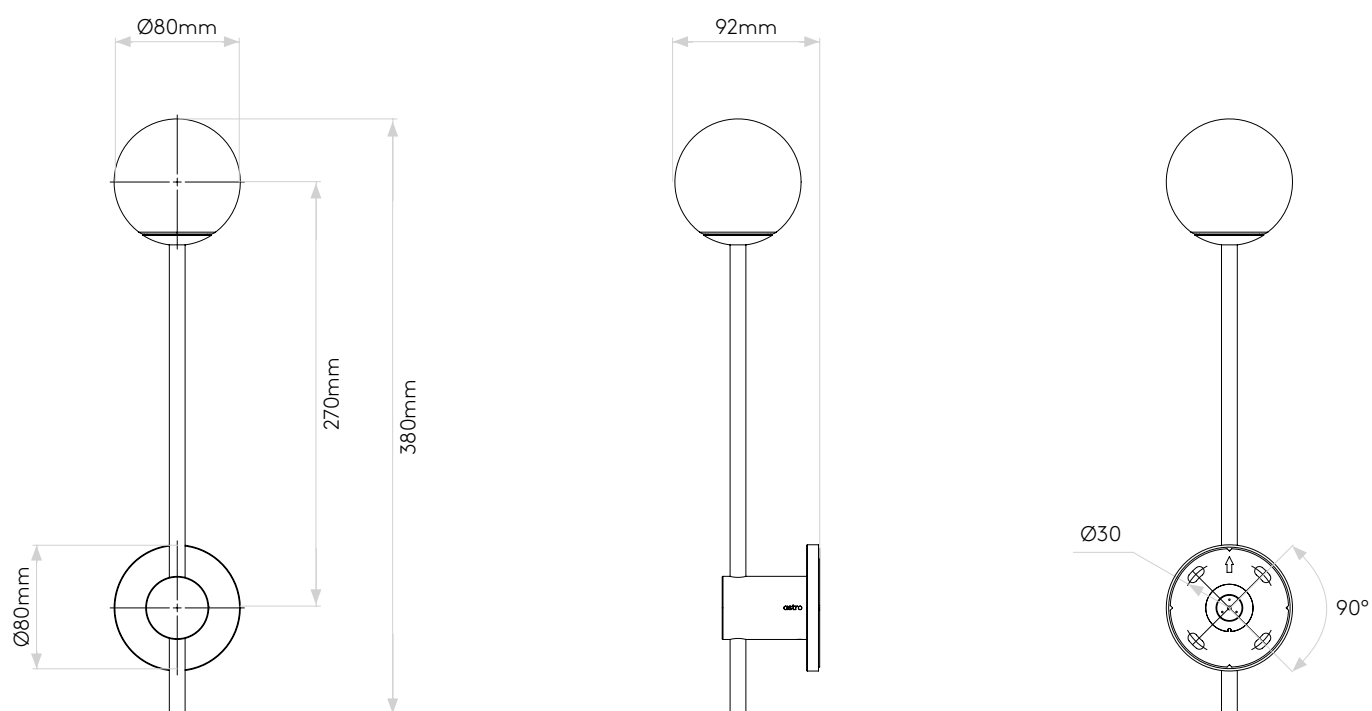

Please note that some dimensions may vary slightly due to manufacturing tolerances, this includes cable entry and fixing holes

Veillez noter que certaines dimensions peuvent varier légèrement en raison des tolérances de fabrication, y compris l'entrée de câble et les trous de fixation.

Bitte beachten Sie, dass die Maße Fertigungstoleranzen unterliegen und daher in geringem Umfang von der angegebenen Größe abweichen können. Dies gilt auch für Kabeleingänge und Befestigungslöcher.

Si prega notare che possono esserci piccole variazioni in alcune dimensioni dovute alle tolleranze di produzione, queste includono l'ingresso del cavo e i fori di fissaggio.