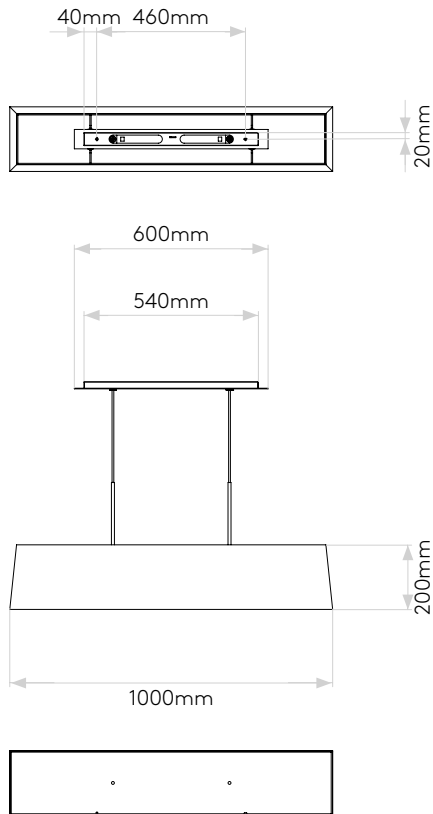

With Shade

Without Shade

Please note that some dimensions may vary slightly due to manufacturing tolerances, this includes cable entry and fixing holes

Veuillez noter que certaines dimensions peuvent varier légèrement en raison des tolérances de fabrication, y compris l'entrée de câble et les trous de fixation.

Bitte beachten Sie, dass die Maße Fertigungstoleranzen unterliegen und daher in geringem Umfang von der angegebenen Größe abweichen können. Dies gilt auch für Kabeleingänge und Befestigungslöcher.

Si prega notare che possono esserci piccole variazioni in alcune dimensioni dovute alle tolleranze di produzione, queste includono l'ingresso del cavo e i fori di fissaggio.