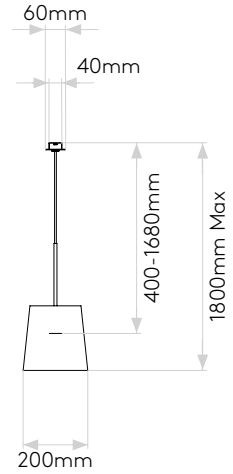

With Shade

Without Shade

Please note that some dimensions may vary slightly due to manufacturing tolerances, this includes cable entry and fixing holes

Veuillez noter que certaines dimensions peuvent varier légèrement en raison des tolérances de fabrication, y compris l'entrée de câble et les trous de fixation.

Bitte beachten Sie, dass die Maße Fertigungstoleranzen unterliegen und daher in geringem Umfang von der angegebenen Größe abweichen können. Dies gilt auch für Kabeleingänge und Befestigungslöcher.

Si prega notare che possono esserci piccole variazioni in alcune dimensioni dovute alle tolleranze di produzione, queste includono l'ingresso del cavo e i fori di fissaggio.