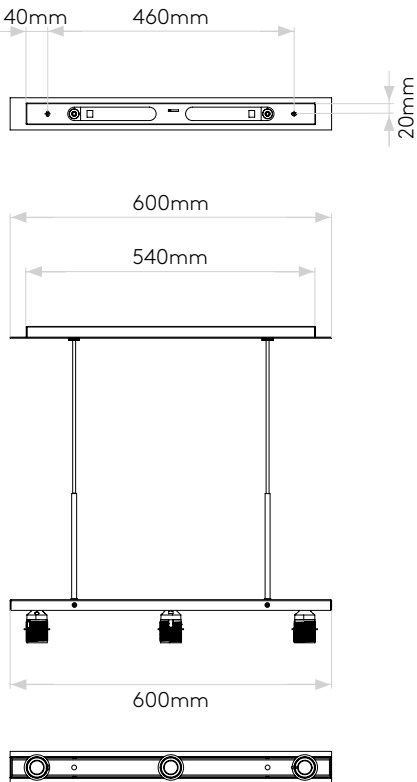

LAMP

| | |
|--------------------------------|----------------|
| LIGHT SOURCE: | E27/ES |
| WATTAGE: | 3 X 60W |
| LAMP INCLUDED: | No |
| MAXIMUM LAMP LENGTH (mm): | 114 |
| LUMINOUS FLUX (lm): | Lamp Dependent |
| COLOUR TEMP (K): | Lamp Dependent |
| CRI (Ra): | Lamp Dependent |
| MACADAM ELLIPSE: | Lamp Dependent |
| TILT ADJUSTABLE ANGLE (°): | - |
| ROTATION ADJUSTABLE ANGLE (°): | - |
| LIFETIME (hrs): | Lamp Dependent |
| BEAM ANGLE (°): | Lamp Dependent |

Please note that some dimensions may vary slightly due to manufacturing tolerances, this includes cable entry and fixing holes

Veuillez noter que certaines dimensions peuvent varier légèrement en raison des tolérances de fabrication, y compris l'entrée de câble et les trous de fixation.