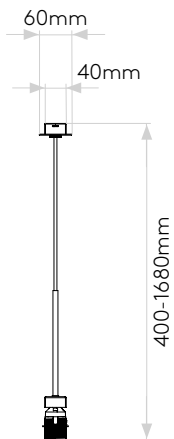

GENERAL

| | |
|---------------------------|------------------------|
| LOCATION: | Interior |
| CLASS: | CE (Class I) |
| IP RATING: | IP20 |
| BATHROOM ZONE: | Zone 3 |
| DRIVER REQUIRED: | No |
| INSTALLATION ORIENTATION: | Ceiling Mount |
| MAIN MATERIAL: | Metal - Mild Steel |
| DIMENSIONS (mm): | H: 400-1680 W:600 D:60 |
| CUT OUT HOLE (mm): | - |
| RECESS DEPTH (mm): | - |
| FIRE RATING: | - |
| CABLE LENGTH (mm): | 1380 |
| GROSS WEIGHT (kg): | 2.8 |

LAMP

| | |
|--------------------------------|----------------|
| LIGHT SOURCE: | E27/ES |
| WATTAGE: | 3 X 60W |
| LAMP INCLUDED: | No |
| MAXIMUM LAMP LENGTH (mm): | 114 |
| LUMINOUS FLUX (lm): | Lamp Dependent |
| COLOUR TEMP (K): | Lamp Dependent |
| CRI (Ra): | Lamp Dependent |
| MACADAM ELLIPSE: | Lamp Dependent |
| TILT ADJUSTABLE ANGLE (°): | - |
| ROTATION ADJUSTABLE ANGLE (°): | - |
| LIFETIME (hrs): | Lamp Dependent |
| BEAM ANGLE (°): | Lamp Dependent |

Please note that some dimensions may vary slightly due to manufacturing tolerances, this includes cable entry and fixing holes

Veuillez noter que certaines dimensions peuvent varier légèrement en raison des tolérances de fabrication, y compris l'entrée de câble et les trous de fixation.