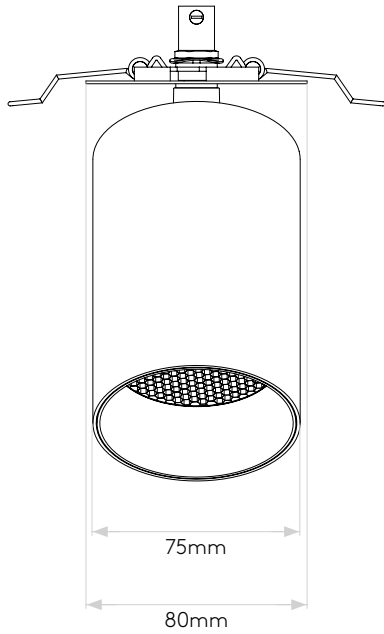

Please note that some dimensions may vary slightly due to manufacturing tolerances, this includes cable entry and fixing holes

Veuillez noter que certaines dimensions peuvent varier légèrement en raison des tolérances de fabrication, y compris l'entrée de câble et les trous de fixation.

Bitte beachten Sie, dass die Maße Fertigungstoleranzen unterliegen und daher in geringem Umfang von der angegebenen Größe abweichen können. Dies gilt auch für Kabeingänge und Befestigungslöcher.

Si prega notare che possono esserci piccole variazioni in alcune dimensioni dovute alle tolleranze di produzione, queste includono l'ingresso del cavo e i fori di fissaggio.