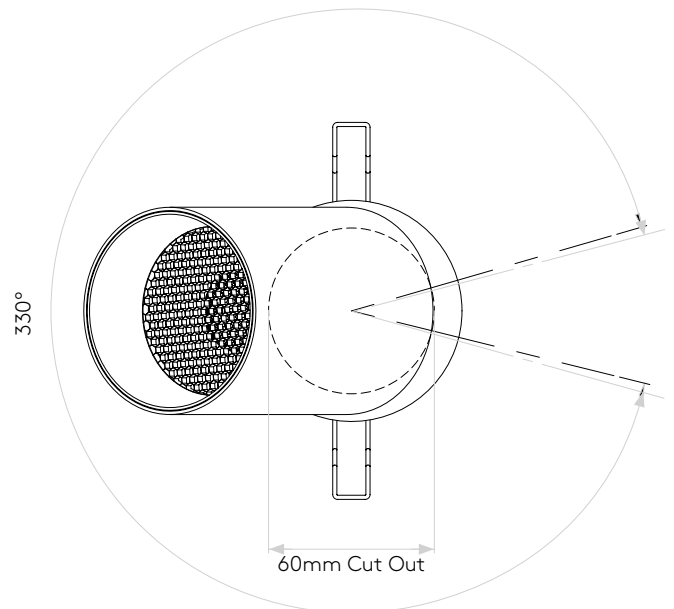

Please note that some dimensions may vary slightly due to manufacturing tolerances, this includes cable entry and fixing holes

Veuillez noter que certaines dimensions peuvent varier légèrement en raison des tolérances de fabrication, y compris l'entrée de câble et les trous de fixation.

Bitte beachten Sie, dass die Maße Fertigungstoleranzen unterliegen und daher in geringem Umfang von der angegebenen Größe abweichen können. Dies gilt auch für Kabeingänge und Befestigungslöcher.

Si prega notare che possono esserci piccole variazioni in alcune dimensioni dovute alle tolleranze di produzione, queste includono l'ingresso del cavo e i fori di fissaggio.