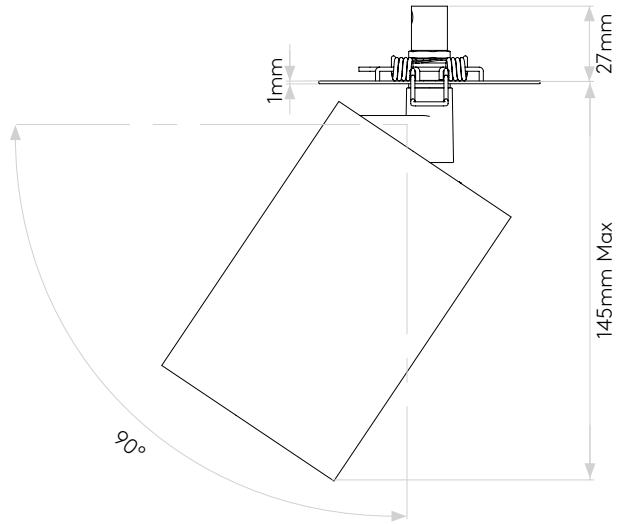

Please note that some dimensions may vary slightly due to manufacturing tolerances, this includes cable entry and fixing holes

Veuillez noter que certaines dimensions peuvent varier légèrement en raison des tolérances de fabrication, y compris l'entrée de câble et les trous de fixation.

Bitte beachten Sie, dass die Maße Fertigungstoleranzen unterliegen und daher in geringem Umfang von der angegebenen Größe abweichen können. Dies gilt auch für Kabeingänge und Befestigungslöcher.

Si prega notare che possono esserci piccole variazioni in alcune dimensioni dovute alle tolleranze di produzione, queste includono l'ingresso del cavo e i fori di fissaggio.