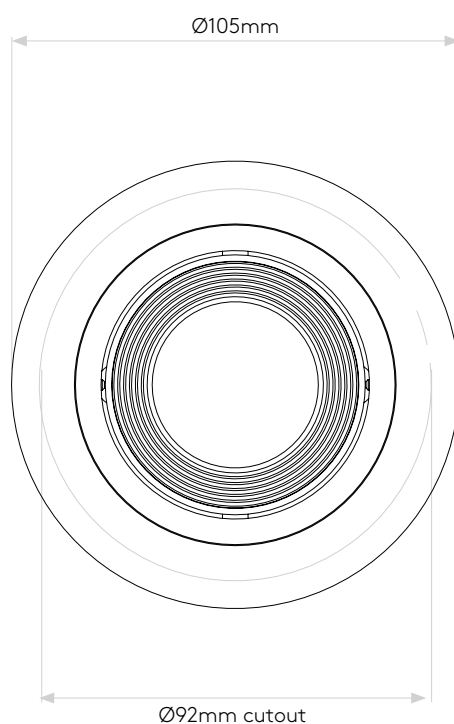

APRILIA ROUND ADJ

astro

GENERAL

CLASS:	CE (Class 3)
IP RATING:	IP20
BATHROOM ZONE:	Zone 3
VOLTAGE:	Constant Current 350mA
INSTALLATION ORIENTATION:	Ceiling mount
MAIN MATERIAL:	Metal - mild steel
DIMENSIONS:	D: 97mm Ø: 105mm
CUT OUT HOLE:	Ø: 92mm / 3-5/8"
RECESS DEPTH:	150mm
FIRE RATING:	90 min BS476 part 21
CABLE LENGTH:	Not applicable
GROSS WEIGHT:	0.45Kg

LAMP

LIGHT SOURCE:	COB LED
MAXIMUM WATTAGE:	6.1W
LAMP INCLUDED:	Yes (Integral)
MAXIMUM LAMP LENGTH:	Not applicable
LUMINOUS FLUX:	604.8 lm
COLOUR TEMP:	2700K
CRI:	80
R9:	8.0
MACADAM ELLIPSE:	3-Step
TILT ADJUSTABLE ANGLE:	15°
ROTATION ADJUSTABLE ANGLE:	360°
AVERAGE LIFESPAN:	36,300hrs
L70:	To be advised
BEAM ANGLE:	35.95°

ADDITIONAL INFORMATION

SHADE INCLUDED	Not applicable
SHADE MATERIAL	Not applicable

CODE: 5725
SKU: 1256013
FINISH: MATT WHITE

Please note that some dimensions may vary slightly due to manufacturing tolerances, this includes cable entry and fixing holes

Veuillez noter que certaines dimensions peuvent varier légèrement en raison des tolérances de fabrication, y compris l'entrée de câble et les trous de fixation.

Bitte beachten Sie, dass die Maße Fertigungstoleranzen unterliegen und daher in geringem Umfang von der angegebenen Größe abweichen können. Dies gilt auch für Kabeleingänge und Befestigungslöcher.