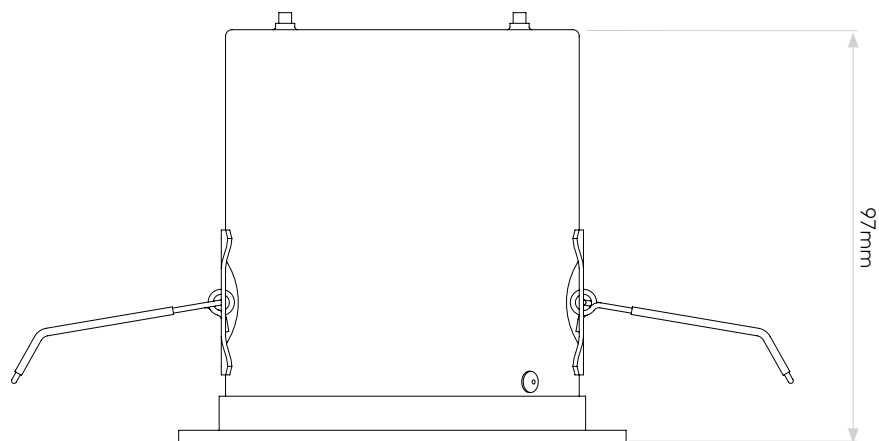

APRILIA ROUND ADJ

astro

GENERAL

CLASS:	CE (Class 3)
IP RATING:	IP20
BATHROOM ZONE:	Zone 3
VOLTAGE:	Constant Current 350mA
INSTALLATION ORIENTATION:	Ceiling mount
MAIN MATERIAL:	Metal - mild steel
DIMENSIONS:	D: 97mm Ø: 105mm
CUT OUT HOLE:	Ø: 92mm / 3-5/8"
RECESS DEPTH:	150mm
FIRE RATING:	90 min BS476 part 21
CABLE LENGTH:	Not applicable
GROSS WEIGHT:	0.45Kg

LAMP

LIGHT SOURCE:	COB LED
MAXIMUM WATTAGE:	6.1W
LAMP INCLUDED:	Yes (Integral)
MAXIMUM LAMP LENGTH:	Not applicable
LUMINOUS FLUX:	604.8 lm
COLOUR TEMP:	2700K
CRI:	80
R9:	8.0
MACADAM ELLIPSE:	3-Step
TILT ADJUSTABLE ANGLE:	15°
ROTATION ADJUSTABLE ANGLE:	360°
AVERAGE LIFESPAN:	36,300hrs
L70:	To be advised
BEAM ANGLE:	35.95°

ADDITIONAL INFORMATION

SHADE INCLUDED	Not applicable
SHADE MATERIAL	Not applicable

CODE: 5725
SKU: 1256013
FINISH: MATT WHITE

Please note that some dimensions may vary slightly due to manufacturing tolerances, this includes cable entry and fixing holes

Veuillez noter que certaines dimensions peuvent varier légèrement en raison des tolérances de fabrication, y compris l'entrée de câble et les trous de fixation.

Bitte beachten Sie, dass die Maße Fertigungstoleranzen unterliegen und daher in geringem Umfang von der angegebenen Größe abweichen können. Dies gilt auch für Kabeleingänge und Befestigungslöcher.