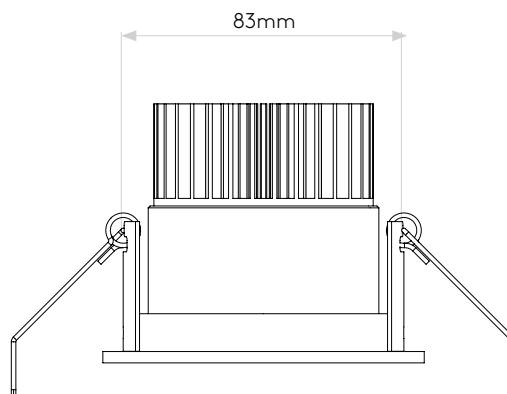

LAMP

LIGHT SOURCE:	COB LED
MAXIMUM WATTAGE:	6.1W
LAMP INCLUDED:	Yes (Integral)
MAXIMUM LAMP LENGTH:	Not applicable
LUMINOUS FLUX:	627.7 lm
COLOUR TEMP:	3000K
CRI:	80
R9:	12.0
MACADAM ELLIPSE:	3-Step
TILT ADJUSTABLE ANGLE:	35°
ROTATION ADJUSTABLE ANGLE:	360°
AVERAGE LIFESPAN:	36,300hrs
L70:	To be advised
BEAM ANGLE:	38.6°

ADDITIONAL INFORMATION

SHADE INCLUDED	Not applicable
SHADE MATERIAL	Not applicable

CODE: 5751
SKU: 1256021
FINISH: MATT WHITE

CODE: 5765
SKU: 1256030
FINISH: ANODISED ALUMINIUM

Please note that some dimensions may vary slightly due to manufacturing tolerances, this includes cable entry and fixing holes

Veuillez noter que certaines dimensions peuvent varier légèrement en raison des tolérances de fabrication, y compris l'entrée de câble et les trous de fixation.

Bitte beachten Sie, dass die Maße Fertigungstoleranzen unterliegen und daher in geringem Umfang von der angegebenen Größe abweichen können. Dies gilt auch für Kabeleingänge und Befestigungslöcher.

Si prega notare che possono esserci piccole variazioni in alcune dimensioni dovute alle tolleranze di produzione, queste includono l'ingresso del cavo e i fori di fissaggio.