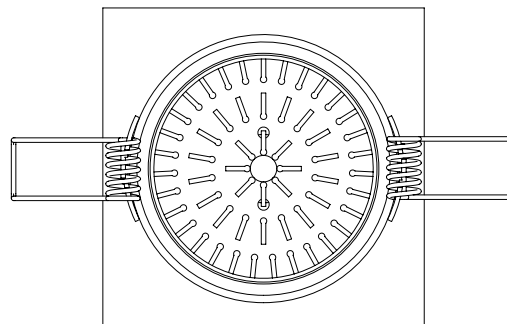

APRILIA SQUARE ADJ

astro

GENERAL

CLASS:	CE (Class 3)
IP RATING:	IP21
BATHROOM ZONE:	Zone 3
VOLTAGE:	Constant Current 350mA
INSTALLATION ORIENTATION:	Ceiling mount
MAIN MATERIAL:	Metal - Aluminium
DIMENSIONS:	H: 95mm W: 95mm D: 68.5mm
CUT OUT HOLE:	Ø: 86mm/3-3/8"
RECESS DEPTH:	150mm
FIRE RATING:	Not applicable
CABLE LENGTH:	Not applicable
GROSS WEIGHT:	0.31Kg

LAMP

LIGHT SOURCE:	COB LED
MAXIMUM WATTAGE:	6.1W
LAMP INCLUDED:	Yes (Integral)
MAXIMUM LAMP LENGTH:	Not applicable
LUMINOUS FLUX:	627.7 lm
COLOUR TEMP:	3000K
CRI:	80
R9:	12.0
MACADAM ELLIPSE:	3-Step
TILT ADJUSTABLE ANGLE:	35°
ROTATION ADJUSTABLE ANGLE:	360°
AVERAGE LIFESPAN:	36,300hrs
L70:	To be advised
BEAM ANGLE:	38.6°

ADDITIONAL INFORMATION

SHADE INCLUDED	Not applicable
SHADE MATERIAL	Not applicable

CODE: 5751
SKU: 1256021
FINISH: MATT WHITE

CODE: 5765
SKU: 1256030
FINISH: ANODISED ALUMINIUM

Please note that some dimensions may vary slightly due to manufacturing tolerances, this includes cable entry and fixing holes

Veuillez noter que certaines dimensions peuvent varier légèrement en raison des tolérances de fabrication, y compris l'entrée de câble et les trous de fixation.

Bitte beachten Sie, dass die Maße Fertigungstoleranzen unterliegen und daher in geringem Umfang von der angegebenen Größe abweichen können. Dies gilt auch für Kabeleingänge und Befestigungslöcher.