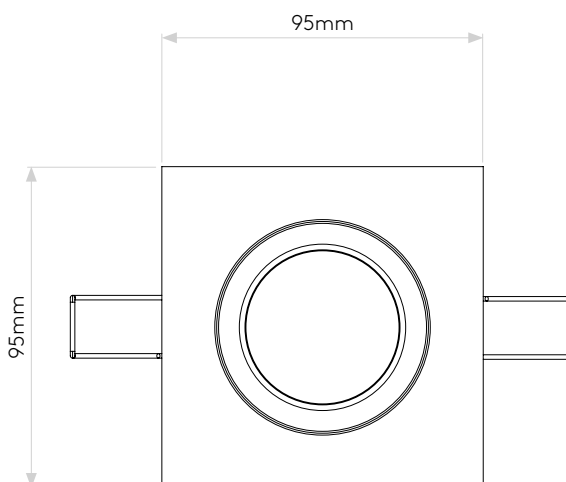

APRILIA SQUARE ADJ

astro

GENERAL

CLASS:	CE (Class 3)
IP RATING:	IP21
BATHROOM ZONE:	Zone 3
VOLTAGE:	Constant Current 350mA
INSTALLATION ORIENTATION:	Ceiling mount
MAIN MATERIAL:	Metal - Aluminium
DIMENSIONS:	H: 95mm W: 95mm D: 68.5mm
CUT OUT HOLE:	Ø: 86mm/3-3/8"
RECESS DEPTH:	150mm
FIRE RATING:	Not applicable
CABLE LENGTH:	Not applicable
GROSS WEIGHT:	0.31Kg

LAMP

LIGHT SOURCE:	COB LED
MAXIMUM WATTAGE:	6.1W
LAMP INCLUDED:	Yes (Integral)
MAXIMUM LAMP LENGTH:	Not applicable
LUMINOUS FLUX:	627.7 lm
COLOUR TEMP:	3000K
CRI:	80
R9:	12.0
MACADAM ELLIPSE:	3-Step
TILT ADJUSTABLE ANGLE:	35°
ROTATION ADJUSTABLE ANGLE:	360°
AVERAGE LIFESPAN:	36,300hrs
L70:	To be advised
BEAM ANGLE:	38.6°

ADDITIONAL INFORMATION

SHADE INCLUDED	Not applicable
SHADE MATERIAL	Not applicable

CODE: 5751
SKU: 1256021
FINISH: MATT WHITE

CODE: 5765
SKU: 1256030
FINISH: ANODISED ALUMINIUM

Please note that some dimensions may vary slightly due to manufacturing tolerances, this includes cable entry and fixing holes

Veuillez noter que certaines dimensions peuvent varier légèrement en raison des tolérances de fabrication, y compris l'entrée de câble et les trous de fixation.

Bitte beachten Sie, dass die Maße Fertigungstoleranzen unterliegen und daher in geringem Umfang von der angegebenen Größe abweichen können. Dies gilt auch für Kabeleingänge und Befestigungslöcher.