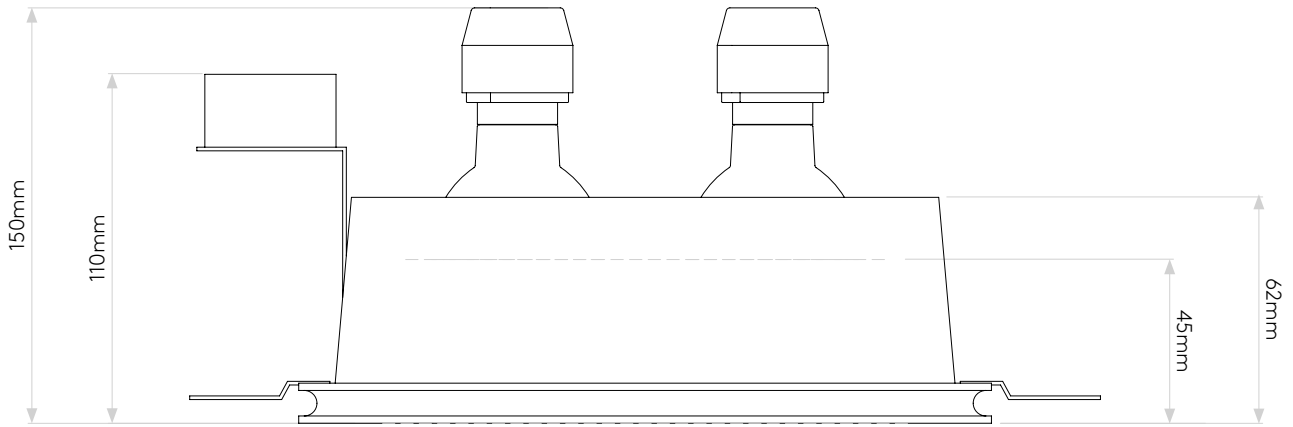

BLANCO TWIN FIXED

astro

GENERAL

CLASS:	CE (Class 1)
IP RATING:	IP20
BATHROOM ZONE:	Zone 3
VOLTAGE:	Mains 230V
INSTALLATION ORIENTATION:	Ceiling mount
MAIN MATERIAL:	Plaster
DIMENSIONS:	H: 188mm W: 117mm D: 150mm
CUT OUT HOLE:	L: 190mm W: 120mm
RECESS DEPTH:	150mm
FIRE RATING:	Not applicable
CABLE LENGTH:	Not applicable
GROSS WEIGHT:	0.80Kg

CODE: 5654
SKU: 1253001
FINISH: PLASTER

LAMP

LIGHT SOURCE:	GU10
MAXIMUM WATTAGE:	2 X 50W MAX
LAMP INCLUDED:	No
MAXIMUM LAMP LENGTH:	To be advised
R9:	Lamp dependent
MACADAM ELLIPSE:	Not applicable
TILT ADJUSTABLE ANGLE:	Not applicable
ROTATION ADJUSTABLE ANGLE:	Not applicable
AVERAGE LIFESPAN:	Lamp dependent
L70:	Not applicable
BEAM ANGLE:	Lamp dependent

ADDITIONAL INFORMATION

SHADE INCLUDED	Not applicable
SHADE MATERIAL	Not applicable

Please note that some dimensions may vary slightly due to manufacturing tolerances, this includes cable entry and fixing holes

Veuillez noter que certaines dimensions peuvent varier légèrement en raison des tolérances de fabrication, y compris l'entrée de câble et les trous de fixation.

Bitte beachten Sie, dass die Maße Fertigungstoleranzen unterliegen und daher in geringem Umfang von der angegebenen Größe abweichen können. Dies gilt auch für Kabeleingänge und Befestigungslöcher.