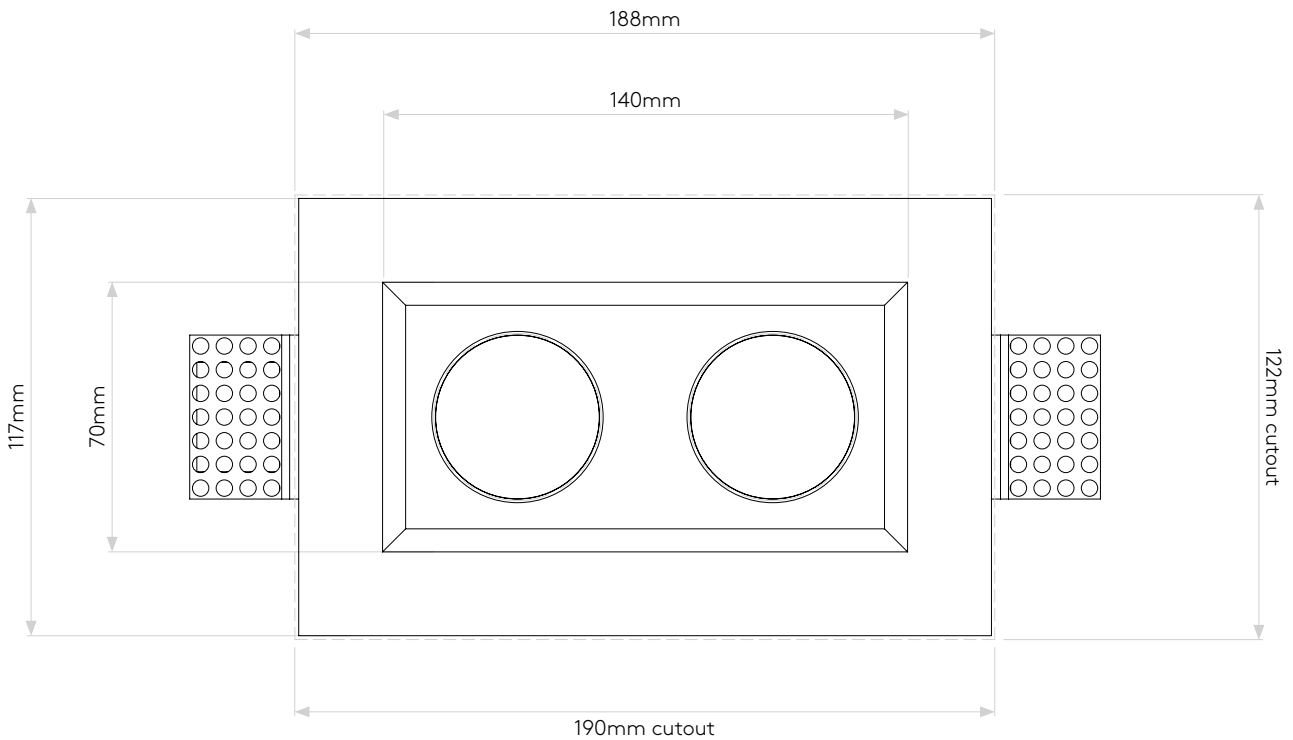

BLANCO TWIN FIXED

astro

GENERAL

CLASS:	CE (Class 1)
IP RATING:	IP20
BATHROOM ZONE:	Zone 3
VOLTAGE:	Mains 230V
INSTALLATION ORIENTATION:	Ceiling mount
MAIN MATERIAL:	Plaster
DIMENSIONS:	H: 188mm W: 117mm D: 150mm
CUT OUT HOLE:	L: 190mm W: 120mm
RECESS DEPTH:	150mm
FIRE RATING:	Not applicable
CABLE LENGTH:	Not applicable
GROSS WEIGHT:	0.80Kg

CODE: 5654
SKU: 1253001
FINISH: PLASTER

LAMP

LIGHT SOURCE:	GU10
MAXIMUM WATTAGE:	2 X 50W MAX
LAMP INCLUDED:	No
MAXIMUM LAMP LENGTH:	To be advised
R9:	Lamp dependent
MACADAM ELLIPSE:	Not applicable
TILT ADJUSTABLE ANGLE:	Not applicable
ROTATION ADJUSTABLE ANGLE:	Not applicable
AVERAGE LIFESPAN:	Lamp dependent
L70:	Not applicable
BEAM ANGLE:	Lamp dependent

ADDITIONAL INFORMATION

SHADE INCLUDED	Not applicable
SHADE MATERIAL	Not applicable

Please note that some dimensions may vary slightly due to manufacturing tolerances, this includes cable entry and fixing holes

Veuillez noter que certaines dimensions peuvent varier légèrement en raison des tolérances de fabrication, y compris l'entrée de câble et les trous de fixation.

Bitte beachten Sie, dass die Maße Fertigungstoleranzen unterliegen und daher in geringem Umfang von der angegebenen Größe abweichen können. Dies gilt auch für Kabeleingänge und Befestigungslöcher.