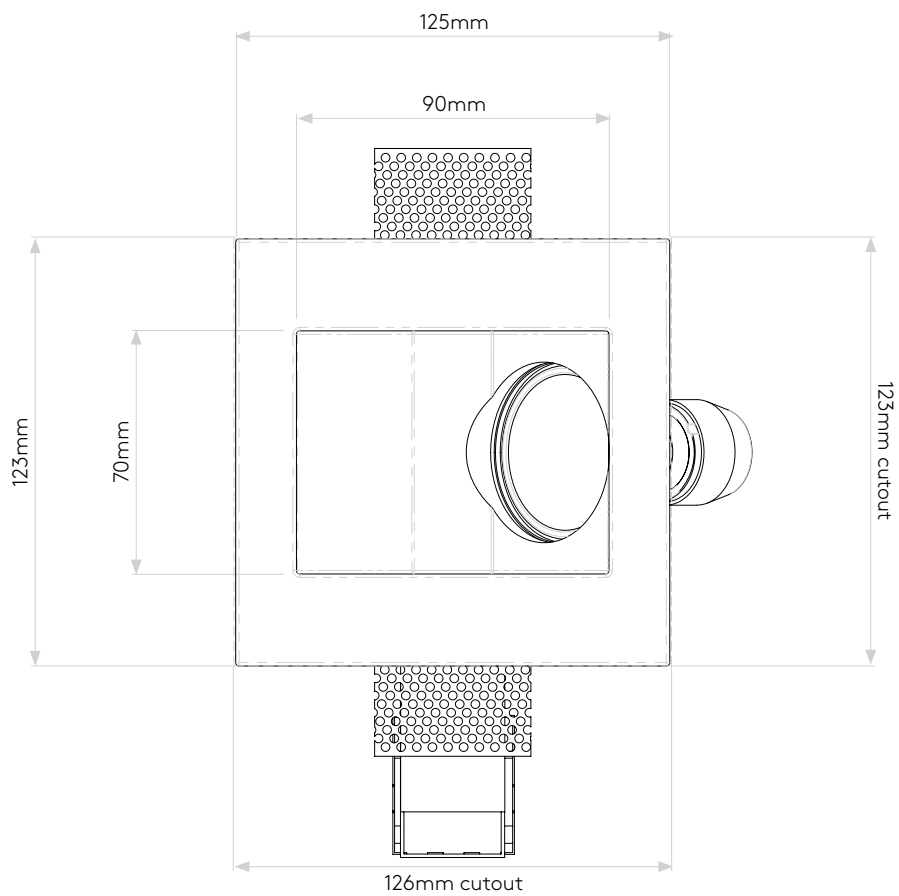

## GENERAL

CLASS:	CE (Class 1)
IP RATING:	IP20
BATHROOM ZONE:	Zone 3
VOLTAGE:	Mains 230V
INSTALLATION ORIENTATION:	Ceiling mount
MAIN MATERIAL:	Plaster
DIMENSIONS:	H: 125mm W: 123mm D: 140mm
CUT OUT HOLE:	L: 126mm W: 123mm
RECESS DEPTH:	150mm
FIRE RATING:	Not applicable
CABLE LENGTH:	Not applicable
GROSS WEIGHT:	0.76Kg

## LAMP

LIGHT SOURCE:	GU10
MAXIMUM WATTAGE:	50W MAX
LAMP INCLUDED:	No
MAXIMUM LAMP LENGTH:	To be advised
R9:	Lamp dependent
MACADAM ELLIPSE:	Not applicable
TILT ADJUSTABLE ANGLE:	Not applicable
ROTATION ADJUSTABLE ANGLE:	Not applicable
AVERAGE LIFESPAN:	Lamp dependent
L70:	Not applicable
BEAM ANGLE:	Lamp dependent

## ADDITIONAL INFORMATION

SHADE INCLUDED	Not applicable
SHADE MATERIAL	Not applicable

Please note that some dimensions may vary slightly due to manufacturing tolerances, this includes cable entry and fixing holes