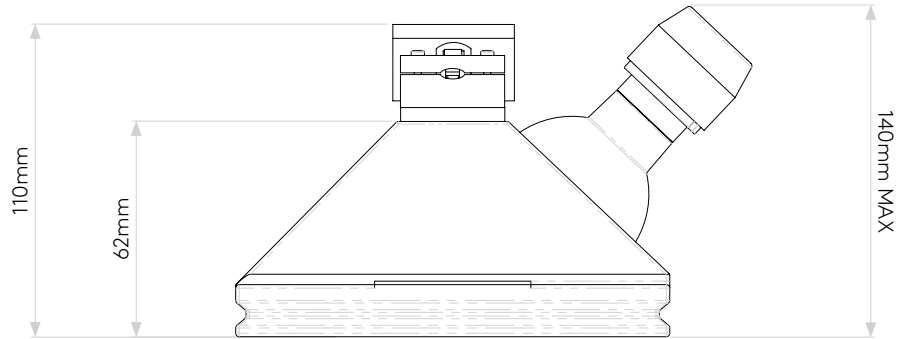

Please note that some dimensions may vary slightly due to manufacturing tolerances, this includes cable entry and fixing holes

Veillez noter que certaines dimensions peuvent varier légèrement en raison des tolérances de fabrication, y compris l'entrée de câble et les trous de fixation.

Bitte beachten Sie, dass die Maße Fertigungstoleranzen unterliegen und daher in geringem Umfang von der angegebenen Größe abweichen können. Dies gilt auch für Kabeleingänge und Befestigungslöcher.

Si prega notare che possono esserci piccole variazioni in alcune dimensioni dovute alle tolleranze di produzione, queste includono l'ingresso del cavo e i fori di fissaggio.