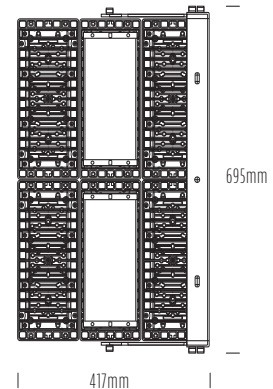

600W Floodlight

SAA  CB  CE  RoHS

IP65
INGRESS
PROTECTION

5y
YEARS
WARRANTY

TECHNICAL

PRODUCT CODE	AQL-931-F600
BODY	Aluminium + Black Powder Coated
FASTENERS	SS304
EFFICACY	130Lm/W
LUMENS	78,000Lm
WATTS	600W
INPUT VOLTAGE	AC 110-277V (Custom driver options available)
LED SOURCE	Lumileds Luxeon 3030 2D
BEAM ANGLE	15/30/45/60/90/45*85
LED	3000K / 4000K / 5700K / 6500K
CRI	>70
IP RATING	IP65
WARRANTY	5 Year Aqualux Warranty
WEIGHT	22.1KG
DIMENSIONS	695mm x 417mm x 244mm