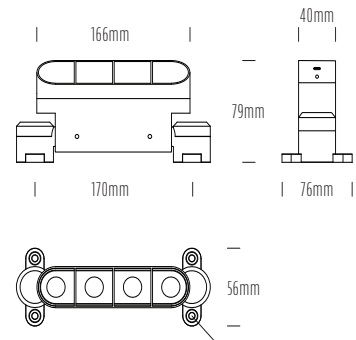

Turnable Linear

TECHNICAL	
PRODUCT CODE	AQL-650
BEAM ANGLE	10° / 15° / 30° / 10x50° / 20x40°
CONSTRUCTION	Machine Cut Aluminum 6063
CCT	2700K / 3000K / 4000K / 5000K
EFFICACY	78Lm/W / 82Lm/W / 93Lm/W / 103Lm/W
LUMEN OUTPUT	476Lm / 498Lm / 560Lm / 615Lm
WATTS	6W
LED SMD	Nichia / Osram
INPUT VOLTAGE	24V DC
MINIMUM RUN LENGTH	3 module (500mm)
MAXIMUM RUN LENGTH	18 module (3m)
INPUT / OUTPUT CABLES	200mm w/ IP68 Chogori connector
EXTENSION CABLES	2m & 10m Chogori extension cable options
DIMMING OPTIONS	0~10V / PWM / Dali / DMX
IP RATING	IP66
LIFETIME	60,000hrs - LM80
WARRANTY	5 Year Aqualux Warranty