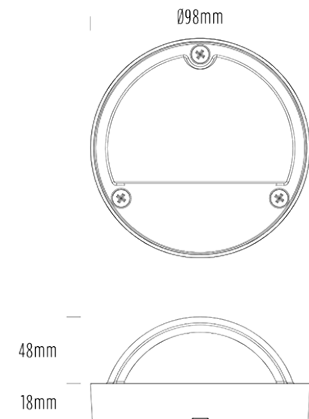

Eyelid Steplight

SPECIFICATIONS

Product Code	AWL-01
Family	Elements
Construction Material	Stainless Steel 316
Cable	500mm Fig 8 cable
IP Rating	IP65
Warranty	3 Year Aqualux Warranty

CONFIGURED OPTIONS

Variant Code	AWL-01-S1X00430DFS
Body Colour	Natural
Control Gear	12~24V AC / 24V DC
Rated Power	4W
Nominal Lumens	300 lm
CCT / Colour	3000K / 300mA
Optical	DF
CRI	90
Other	1m Aqualux Cable
Dimming	Optional 10V PWM (DC)