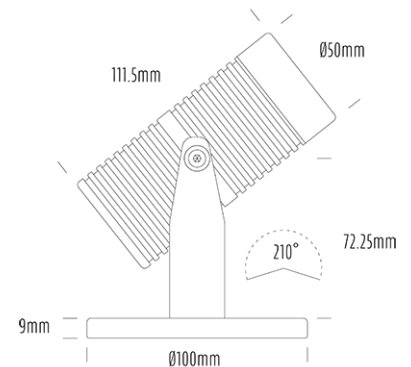

Pond Light

SPECIFICATIONS

Product Code	AQL-540
Family	Phoenix
Construction Material	Solid Cast Brass
Cable	5m Aqualux 2-Core Silicone / PTFE Cable
IP Rating	IP68
Warranty	5 Year Aqualux Warranty

CONFIGURED OPTIONS

Variant Code	AQL-540-B6X007BU10S
Body Colour	Natural Brass
Control Gear	12~24V AC / 24V DC
Rated Power	7W
Nominal Lumens	160 lm
CCT / Colour	Blue 470nm
Optical	10
CRI	00
Other	5m Aqualux Cable
Dimming	Optional 10V PWM (DC)