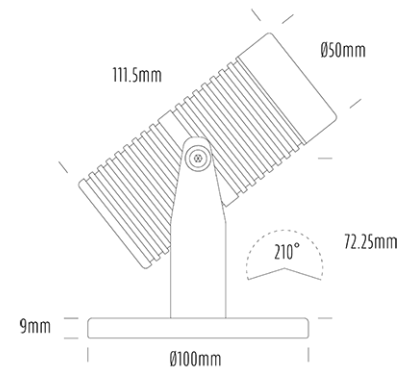

Pond Light

SPECIFICATIONS

Product Code	AQL-540
Family	Phoenix
Construction Material	Solid Cast Brass
Cable	5m Aqualux 2-Core Silicone / PTFE Cable
IP Rating	IP68
Warranty	5 Year Aqualux Warranty

CONFIGURED OPTIONS

Variant Code	AQL-540-B6X0075740S
Body Colour	Natural Brass
Control Gear	12~24V AC / 24V DC
Rated Power	7W
Nominal Lumens	600 lm
CCT / Colour	5700K / 550mA
Optical	40
CRI	80
Other	5m Aqualux Cable
Dimming	Optional 10V PWM (DC)