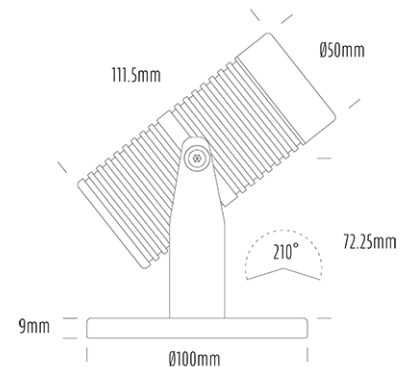

Pond Light

SPECIFICATIONS

Product Code	AQL-540
Family	Phoenix
Construction Material	Solid Cast Brass
Cable	5m Aqualux 2-Core Silicone / PTFE Cable
IP Rating	IP68
Warranty	5 Year Aqualux Warranty

CONFIGURED OPTIONS

Variant Code	AQL-540-B6X0073040S
Body Colour	Natural Brass
Control Gear	12~24V AC / 24V DC
Rated Power	7W
Nominal Lumens	550 lm
CCT / Colour	3000K / 550mA
Optical	40
CRI	90
Other	5m Aqualux Cable
Dimming	Optional 10V PWM (DC)