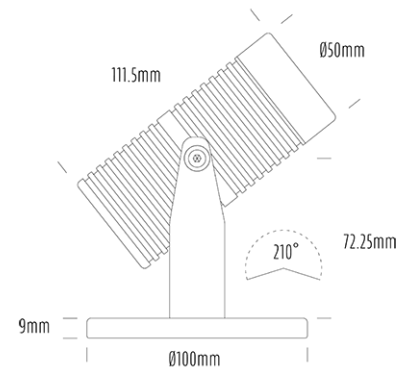

Pond Light

SPECIFICATIONS

Product Code	AQL-540
Family	Phoenix
Construction Material	Solid Cast Brass
Cable	5m Aqualux 2-Core Silicone / PTFE Cable
IP Rating	IP68
Warranty	5 Year Aqualux Warranty

CONFIGURED OPTIONS

Variant Code	AQL-540-B6D0075740S
Body Colour	Natural Brass
Control Gear	24VAC Triac Dimmable
Rated Power	7W
Nominal Lumens	600 lm
CCT / Colour	5700K / 550mA
Optical	40
CRI	80
Other	5m Aqualux Cable
Dimming	Yes, TRIAC Primary Side