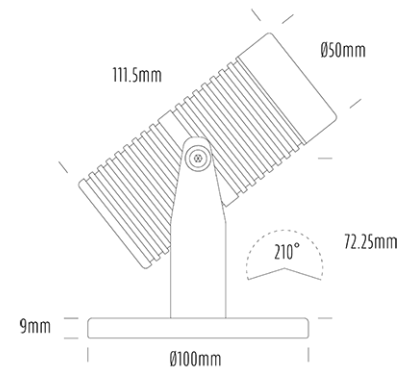

Pond Light

SPECIFICATIONS

Product Code	AQL-540
Family	Phoenix
Construction Material	Solid Cast Brass
Cable	5m Aqualux 2-Core Silicone / PTFE Cable
IP Rating	IP68
Warranty	5 Year Aqualux Warranty

CONFIGURED OPTIONS

Variant Code	AQL-540-B5Z010Z210S
Body Colour	Copper
Control Gear	24V DC RGBW
Rated Power	10W
Nominal Lumens	555 lm
CCT / Colour	RGB+3000K
Optical	10
CRI	80
Other	5m 6 Core Aqualux Cable
Dimming	4CH Low-Side PWM