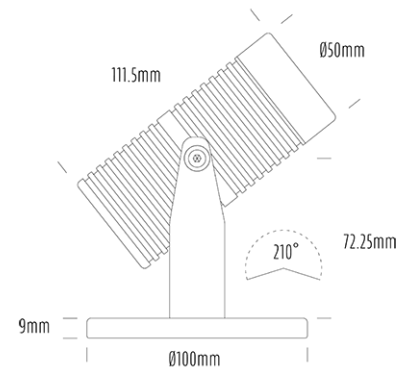

Pond Light

SPECIFICATIONS

Product Code	AQL-540
Family	Phoenix
Construction Material	Solid Cast Brass
Cable	5m Aqualux 2-Core Silicone / PTFE Cable
IP Rating	IP68
Warranty	5 Year Aqualux Warranty

CONFIGURED OPTIONS

Variant Code	AQL-540-B5X007RD10S
Body Colour	Copper
Control Gear	12~24V AC / 24V DC
Rated Power	7W
Nominal Lumens	280 lm
CCT / Colour	Red 630nm
Optical	10
CRI	00
Other	5m Aqualux Cable
Dimming	Optional 10V PWM (DC)