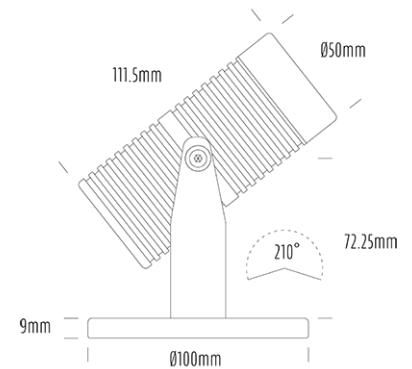

## SPECIFICATIONS

Product Code	AQL-540
Family	Phoenix
Construction Material	Solid Cast Brass
Cable	5m Aqualux 2-Core Silicone / PTFE Cable
IP Rating	IP68
Warranty	5 Year Aqualux Warranty

## CONFIGURED OPTIONS

Variant Code	AQL-540-B5X007GN40S
Body Colour	Copper
Control Gear	12~24V AC / 24V DC
Rated Power	7W
Nominal Lumens	420 lm
CCT / Colour	Green 530nm
Optical	40
CRI	00
Other	5m Aqualux Cable
Dimming	Optional 10V PWM (DC)