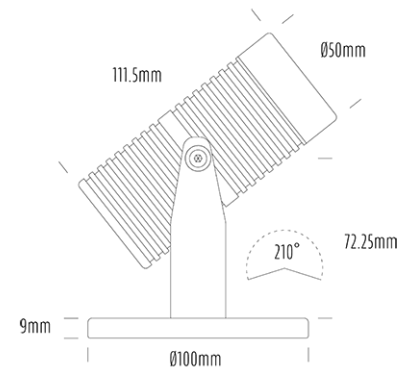

Pond Light

SPECIFICATIONS

Product Code	AQL-540
Family	Phoenix
Construction Material	Solid Cast Brass
Cable	5m Aqualux 2-Core Silicone / PTFE Cable
IP Rating	IP68
Warranty	5 Year Aqualux Warranty

CONFIGURED OPTIONS

Variant Code	AQL-540-B5X007AM40S
Body Colour	Copper
Control Gear	12~24V AC / 24V DC
Rated Power	7W
Nominal Lumens	320 lm
CCT / Colour	Amber 585nm
Optical	40
CRI	00
Other	5m Aqualux Cable
Dimming	Optional 10V PWM (DC)