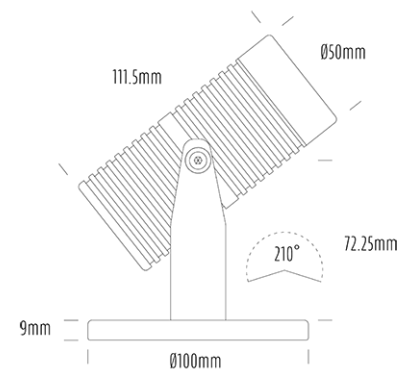

## SPECIFICATIONS

Product Code	AQL-540
Family	Phoenix
Construction Material	Solid Cast Brass
Cable	5m Aqualux 2-Core Silicone / PTFE Cable
IP Rating	IP68
Warranty	5 Year Aqualux Warranty

## CONFIGURED OPTIONS

Variant Code	AQL-540-B3Z010Z240S
Body Colour	Aged Brass
Control Gear	24V DC RGBW
Rated Power	10W
Nominal Lumens	555 lm
CCT / Colour	RGB+3000K
Optical	40
CRI	80
Other	5m 6 Core Aqualux Cable
Dimming	4CH Low-Side PWM