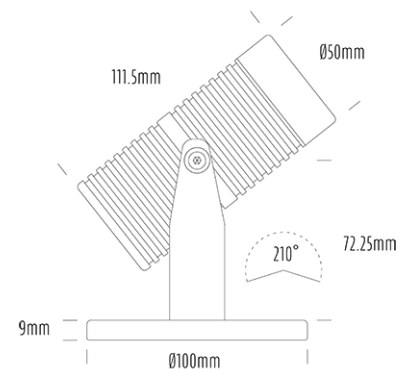

Pond Light

SPECIFICATIONS

Product Code	AQL-540
Family	Phoenix
Construction Material	Solid Cast Brass
Cable	5m Aqualux 2-Core Silicone / PTFE Cable
IP Rating	IP68
Warranty	5 Year Aqualux Warranty

CONFIGURED OPTIONS

Variant Code	AQL-540-B3Z010Z225S
Body Colour	Aged Brass
Control Gear	24V DC RGBW
Rated Power	10W
Nominal Lumens	555 lm
CCT / Colour	RGB+3000K
Optical	25
CRI	80
Other	5m 6 Core Aqualux Cable
Dimming	4CH Low-Side PWM