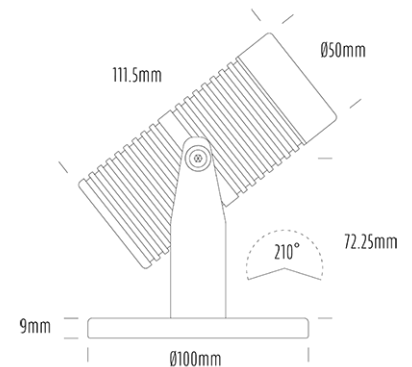

Pond Light

SPECIFICATIONS

Product Code	AQL-540
Family	Phoenix
Construction Material	Solid Cast Brass
Cable	5m Aqualux 2-Core Silicone / PTFE Cable
IP Rating	IP68
Warranty	5 Year Aqualux Warranty

CONFIGURED OPTIONS

Variant Code	AQL-540-B3X007RDDFS
Body Colour	Aged Brass
Control Gear	12~24V AC / 24V DC
Rated Power	7W
Nominal Lumens	280 lm
CCT / Colour	Red 630nm
Optical	DF
CRI	00
Other	5m Aqualux Cable
Dimming	Optional 10V PWM (DC)