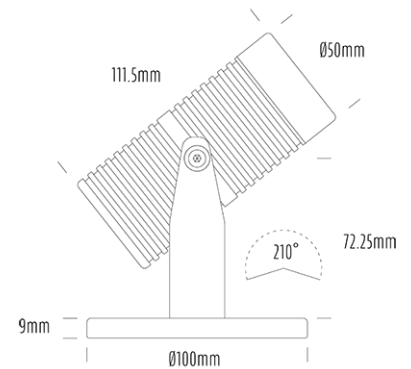

## SPECIFICATIONS

Product Code	AQL-540
Family	Phoenix
Construction Material	Solid Cast Brass
Cable	5m Aqualux 2-Core Silicone / PTFE Cable
IP Rating	IP68
Warranty	5 Year Aqualux Warranty

## CONFIGURED OPTIONS

Variant Code	AQL-540-B3X007GNDFS
Body Colour	Aged Brass
Control Gear	12~24V AC / 24V DC
Rated Power	7W
Nominal Lumens	420 lm
CCT / Colour	Green 530nm
Optical	DF
CRI	00
Other	5m Aqualux Cable
Dimming	Optional 10V PWM (DC)