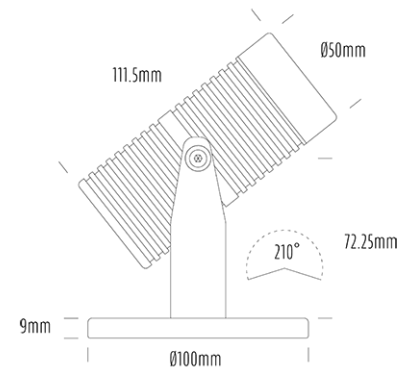

Pond Light

SPECIFICATIONS

Product Code	AQL-540
Family	Phoenix
Construction Material	Solid Cast Brass
Cable	5m Aqualux 2-Core Silicone / PTFE Cable
IP Rating	IP68
Warranty	5 Year Aqualux Warranty

CONFIGURED OPTIONS

Variant Code	AQL-540-B3X007AM40S
Body Colour	Aged Brass
Control Gear	12~24V AC / 24V DC
Rated Power	7W
Nominal Lumens	320 lm
CCT / Colour	Amber 585nm
Optical	40
CRI	00
Other	5m Aqualux Cable
Dimming	Optional 10V PWM (DC)