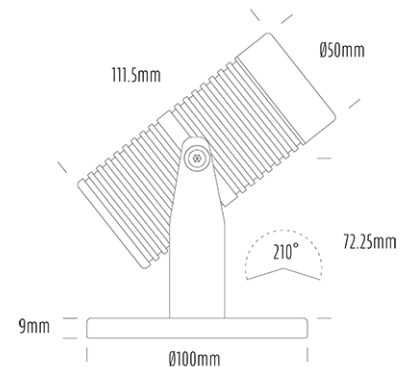

Pond Light

SPECIFICATIONS

Product Code	AQL-540
Family	Phoenix
Construction Material	Solid Cast Brass
Cable	5m Aqualux 2-Core Silicone / PTFE Cable
IP Rating	IP68
Warranty	5 Year Aqualux Warranty

CONFIGURED OPTIONS

Variant Code	AQL-540-B3X00757DFS
Body Colour	Aged Brass
Control Gear	12~24V AC / 24V DC
Rated Power	7W
Nominal Lumens	600 lm
CCT / Colour	5700K / 550mA
Optical	DF
CRI	80
Other	5m Aqualux Cable
Dimming	Optional 10V PWM (DC)