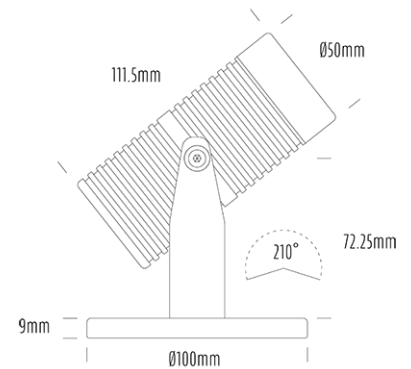

Pond Light

SPECIFICATIONS

Product Code	AQL-540
Family	Phoenix
Construction Material	Solid Cast Brass
Cable	5m Aqualux 2-Core Silicone / PTFE Cable
IP Rating	IP68
Warranty	5 Year Aqualux Warranty

CONFIGURED OPTIONS

Variant Code	AQL-540-B3X0073040S
Body Colour	Aged Brass
Control Gear	12~24V AC / 24V DC
Rated Power	7W
Nominal Lumens	550 lm
CCT / Colour	3000K / 550mA
Optical	40
CRI	90
Other	5m Aqualux Cable
Dimming	Optional 10V PWM (DC)