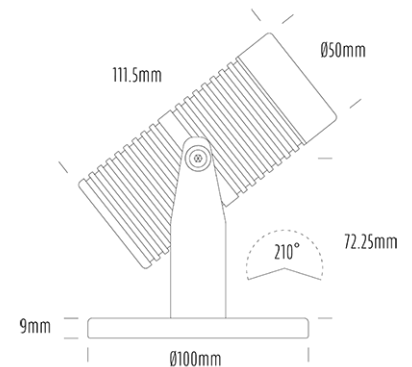

## SPECIFICATIONS

Product Code	AQL-540
Family	Phoenix
Construction Material	Solid Cast Brass
Cable	5m Aqualux 2-Core Silicone / PTFE Cable
IP Rating	IP68
Warranty	5 Year Aqualux Warranty

## CONFIGURED OPTIONS

Variant Code	AQL-540-B3X00727DFS
Body Colour	Aged Brass
Control Gear	12~24V AC / 24V DC
Rated Power	7W
Nominal Lumens	550 lm
CCT / Colour	2700K / 550mA
Optical	DF
CRI	90
Other	5m Aqualux Cable
Dimming	Optional 10V PWM (DC)