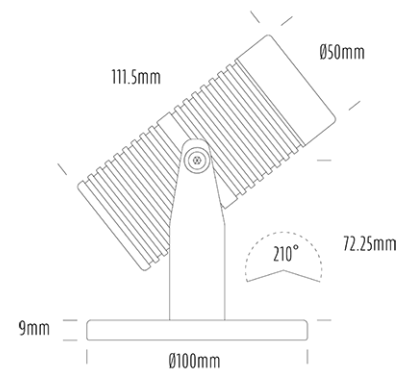

Pond Light

SPECIFICATIONS

Product Code	AQL-540
Family	Phoenix
Construction Material	Solid Cast Brass
Cable	5m Aqualux 2-Core Silicone / PTFE Cable
IP Rating	IP68
Warranty	5 Year Aqualux Warranty

CONFIGURED OPTIONS

Variant Code	AQL-540-B3X0072725S
Body Colour	Aged Brass
Control Gear	12~24V AC / 24V DC
Rated Power	7W
Nominal Lumens	550 lm
CCT / Colour	2700K / 550mA
Optical	25
CRI	90
Other	5m Aqualux Cable
Dimming	Optional 10V PWM (DC)