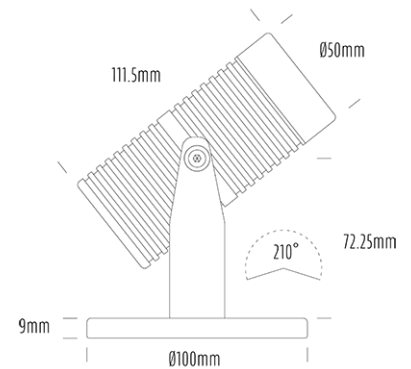

Pond Light

SPECIFICATIONS

Product Code	AQL-540
Family	Phoenix
Construction Material	Solid Cast Brass
Cable	5m Aqualux 2-Core Silicone / PTFE Cable
IP Rating	IP68
Warranty	5 Year Aqualux Warranty

CONFIGURED OPTIONS

Variant Code	AQL-540-B3X00457DFS
Body Colour	Aged Brass
Control Gear	12~24V AC / 24V DC
Rated Power	4W
Nominal Lumens	320 lm
CCT / Colour	5700K / 300mA
Optical	DF
CRI	80
Other	5m Aqualux Cable
Dimming	Optional 10V PWM (DC)