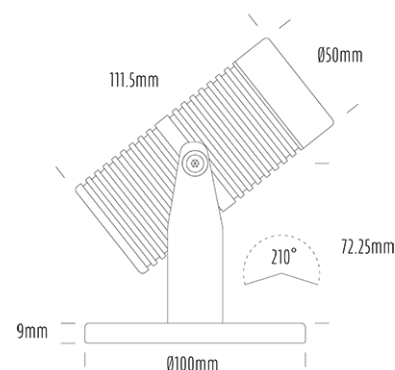

## SPECIFICATIONS

Product Code	AQL-540
Family	Phoenix
Construction Material	Solid Cast Brass
Cable	5m Aqualux 2-Core Silicone / PTFE Cable
IP Rating	IP68
Warranty	5 Year Aqualux Warranty

## CONFIGURED OPTIONS

Variant Code	AQL-540-B3X0042740S
Body Colour	Aged Brass
Control Gear	12~24V AC / 24V DC
Rated Power	4W
Nominal Lumens	300 lm
CCT / Colour	2700K / 300mA
Optical	40
CRI	90
Other	5m Aqualux Cable
Dimming	Optional 10V PWM (DC)