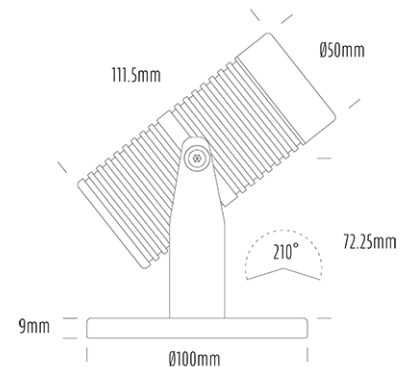

Pond Light

SPECIFICATIONS

Product Code	AQL-540
Family	Phoenix
Construction Material	Solid Cast Brass
Cable	5m Aqualux 2-Core Silicone / PTFE Cable
IP Rating	IP68
Warranty	5 Year Aqualux Warranty

CONFIGURED OPTIONS

Variant Code	AQL-540-B3D007GN25S
Body Colour	Aged Brass
Control Gear	24VAC Triac Dimmable
Rated Power	7W
Nominal Lumens	420 lm
CCT / Colour	Green 530nm
Optical	25
CRI	00
Other	5m Aqualux Cable
Dimming	Yes, TRIAC Primary Side