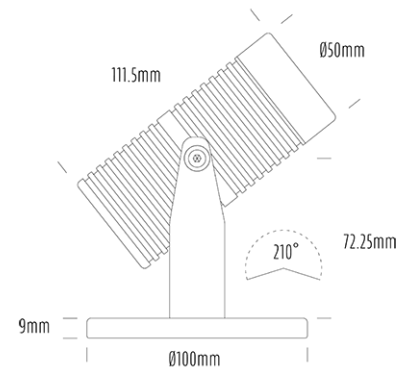

## SPECIFICATIONS

Product Code	AQL-540
Family	Phoenix
Construction Material	Solid Cast Brass
Cable	5m Aqualux 2-Core Silicone / PTFE Cable
IP Rating	IP68
Warranty	5 Year Aqualux Warranty

## CONFIGURED OPTIONS

Variant Code	AQL-540-B3D0073010S
Body Colour	Aged Brass
Control Gear	24VAC Triac Dimmable
Rated Power	7W
Nominal Lumens	550 lm
CCT / Colour	3000K / 550mA
Optical	10
CRI	90
Other	5m Aqualux Cable
Dimming	Yes, TRIAC Primary Side