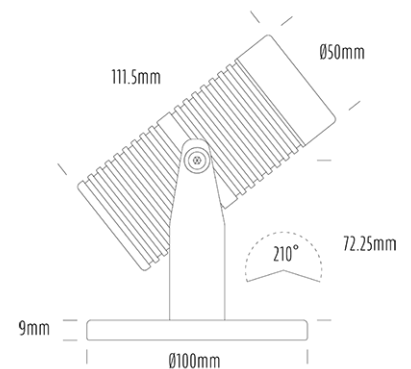

Pond Light

SPECIFICATIONS

Product Code	AQL-540
Family	Phoenix
Construction Material	Solid Cast Brass
Cable	5m Aqualux 2-Core Silicone / PTFE Cable
IP Rating	IP68
Warranty	5 Year Aqualux Warranty

CONFIGURED OPTIONS

Variant Code	AQL-540-B3D00727DFS
Body Colour	Aged Brass
Control Gear	24VAC Triac Dimmable
Rated Power	7W
Nominal Lumens	550 lm
CCT / Colour	2700K / 550mA
Optical	DF
CRI	90
Other	5m Aqualux Cable
Dimming	Yes, TRIAC Primary Side