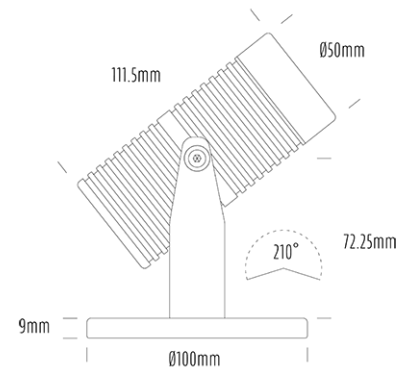

## SPECIFICATIONS

Product Code	AQL-540
Family	Phoenix
Construction Material	Solid Cast Brass
Cable	5m Aqualux 2-Core Silicone / PTFE Cable
IP Rating	IP68
Warranty	5 Year Aqualux Warranty

## CONFIGURED OPTIONS

Variant Code	AQL-540-B2X007GN10S
Body Colour	Black
Control Gear	12~24V AC / 24V DC
Rated Power	7W
Nominal Lumens	420 lm
CCT / Colour	Green 530nm
Optical	10
CRI	00
Other	5m Aqualux Cable
Dimming	Optional 10V PWM (DC)