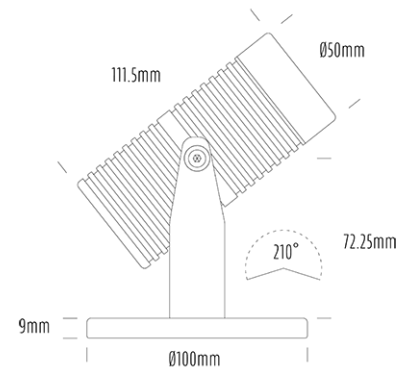

Pond Light

SPECIFICATIONS

Product Code	AQL-540
Family	Phoenix
Construction Material	Solid Cast Brass
Cable	5m Aqualux 2-Core Silicone / PTFE Cable
IP Rating	IP68
Warranty	5 Year Aqualux Warranty

CONFIGURED OPTIONS

Variant Code	AQL-540-B2X0073025S
Body Colour	Black
Control Gear	12~24V AC / 24V DC
Rated Power	7W
Nominal Lumens	550 lm
CCT / Colour	3000K / 550mA
Optical	25
CRI	90
Other	5m Aqualux Cable
Dimming	Optional 10V PWM (DC)