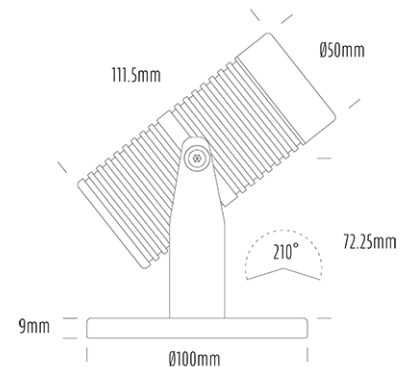

Pond Light

SPECIFICATIONS

Product Code	AQL-540
Family	Phoenix
Construction Material	Solid Cast Brass
Cable	5m Aqualux 2-Core Silicone / PTFE Cable
IP Rating	IP68
Warranty	5 Year Aqualux Warranty

CONFIGURED OPTIONS

Variant Code	AQL-540-B2D007RDDFS
Body Colour	Black
Control Gear	24VAC Triac Dimmable
Rated Power	7W
Nominal Lumens	280 lm
CCT / Colour	Red 630nm
Optical	DF
CRI	00
Other	5m Aqualux Cable
Dimming	Yes, TRIAC Primary Side